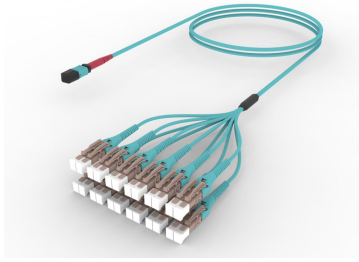

UQX2PLUHF

Base Product

Ultra Low Loss OM4 MPO24 Unpinned to LC/UPC Uniboot 24-Fiber Plenum Array Cord

Product Classification

Regional Availability	Europe Latin America Middle East/Africa North America
Portfolio	CommScope®
Product Type	Fiber array cable assembly
Product Brand	SYSTIMAX ULL
Ordering Note	For additional jacket colors, please contact a CommScope Sales Representative For lengths greater than 999 ft (304 m), orders must be in meters Minimum length may vary based on cable configuration

General Specifications

Color, boot A	Red
Color, connector A	Aqua
Color, boot B	Aqua
Color, connector B	Beige
Construction Type	Stranded
Furcation Color	Aqua
Interface, Connector A	MPO-24/UPC Female
Interface, Connector B	LC/UPC
Interface Feature, connector B	Uniboot
Jacket Color	Aqua
Polarity	Method B Enhanced (ULL)
Fibers per Subunit, quantity	24
Total Fibers, quantity	24

Dimensions

Breakout Length	12 in 24 in 36 in 48 in 60 in 72 in
Cable Assembly Length Range (m)	1 – 304

UQX2PLUHF

Cable Assembly Length Range (ft)

2 – 999

Ordering Tree

Mechanical Specifications

Cable Retention Strength, maximum 11.24 lb @ 0° | 4.40 lb @ 90°

UQX2PLUHF

860650410

- LazrSPEED® LC UniBoot 2.0 mm Multimode/LC UNIBOOT CONNECTOR KIT