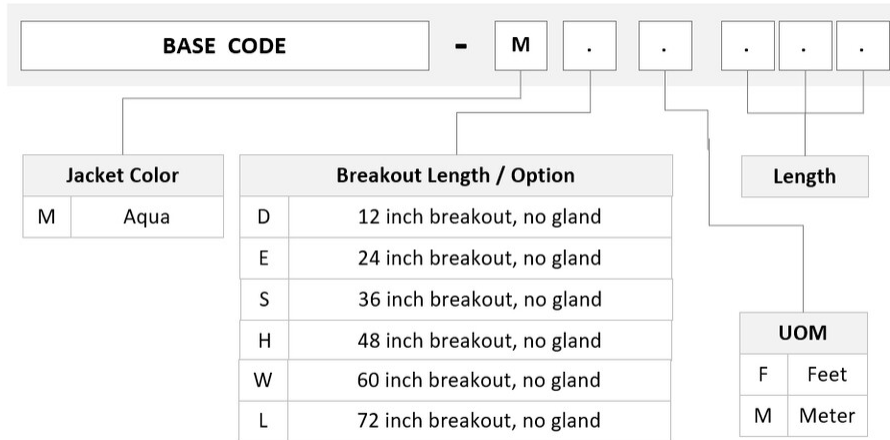

General Specifications

Color, boot A	Red
Color, connector A	Aqua
Color, boot B	Aqua
Color, connector B	Beige
Construction Type	Stranded
Furcation Color	Aqua
Interface, Connector A	MPO-24/UPC Female
Interface, Connector B	LC/UPC
Interface Feature, connector B	Uniboot
Jacket Color	Aqua
Polarity	Method B Enhanced (ULL)
Fibers per Subunit, quantity	24
Total Fibers, quantity	24

Dimensions

Breakout Length	12 in 24 in 36 in 48 in 60 in 72 in
Cable Assembly Length Range (m)	1 – 304

UQX2PLUHF

Cable Assembly Length Range (ft)

2 – 999

Ordering Tree

Mechanical Specifications

Cable Retention Strength, maximum 11.24 lb @ 0° | 4.40 lb @ 90°