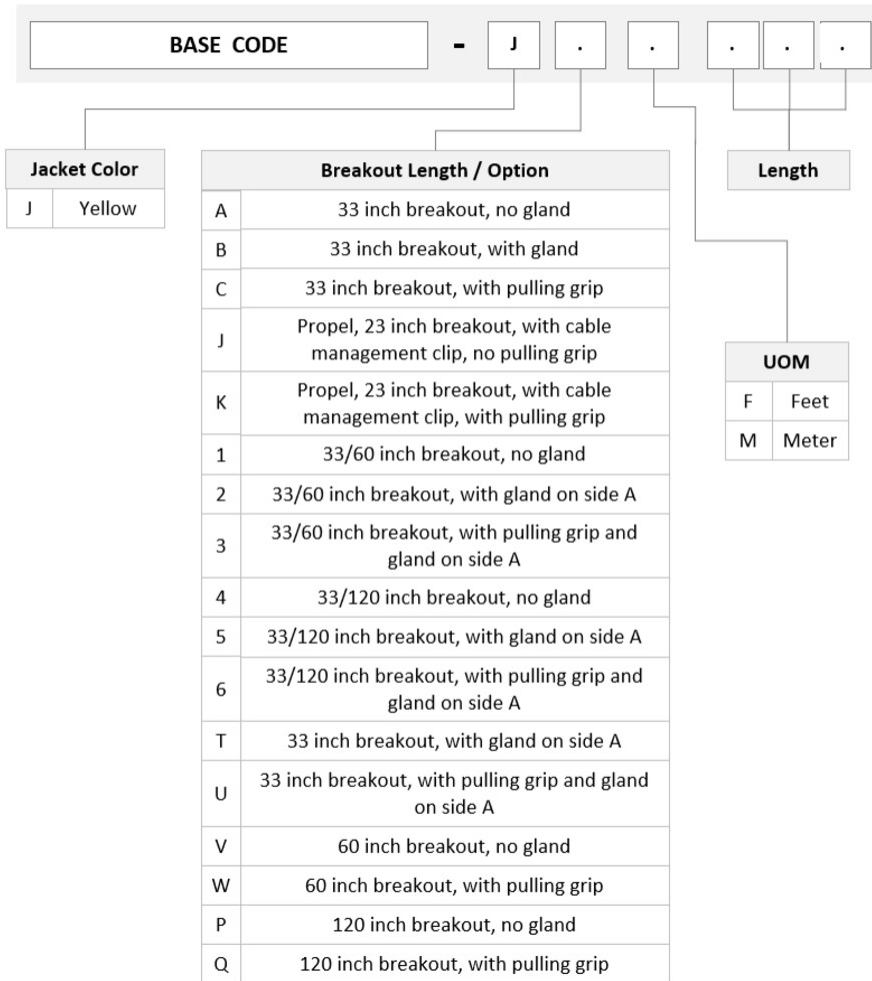

Method A

Fibers per Subunit, quantity

12

Total Fibers, quantity

48

Dimensions

Breakout Length

33 in

Cable Assembly Length Range (m)

3 – 999

Cable Assembly Length Range (ft)

10 – 999

AGGMXUCCH

Ordering Tree

Optical Specifications

Fiber Mode