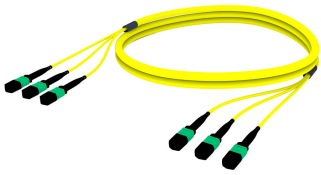

AJGMPMXCG

Base Product

Ultra Low Loss ULL TeraSPEED® MPO(Unpinned) to MPO(Pinned) Pre-terminated Trunk Cable, MPO12, 36-Fiber, LSZH, 12 fiber PmP 2.0 mm Dca, Method A

Product Classification

Regional Availability	Asia Australia/New Zealand Europe Latin America Middle East/Africa North America
Portfolio	CommScope®
Product Type	Fiber trunk cable assembly
Ordering Note	For additional jacket colors, please contact a CommScope Sales Representative For lengths greater than 999 ft (304 m), orders must be in meters Minimum length may vary based on cable configuration

General Specifications

Color, boot A	Black
Color, connector A	Green
Color, boot B	Black
Color, connector B	Green
Construction Type	Stranded
Furcation Color	Yellow
Interface, Connector A	MPO-12/APC Female
Interface, Connector B	MPO-12/APC Male
Jacket Color	Yellow
Polarity	Method A
Fibers per Subunit, quantity	12
Total Fibers, quantity	36

Dimensions

Breakout Length	33 in
Cable Assembly Length Range (m)	3 – 999
Cable Assembly Length Range (ft)	10 – 999

AJGMPMXCG

Ordering Tree

Optical Specifications

Fiber Mode

Singlemode

Fiber Type

Included Products

760242309 N-036-MP-8G-F12YL/20T/D	- Fiber indoor cable, Low Smoke Zero Halogen Riser MPO Trunk, 36 fiber multi-unit with 12 fiber 2.0 mm subunits, Singlemode G.657.A2/B2, Feet jacket marking, Yellow jacket color, Dca flame rating
860659010	- MPO-12, ULTRA LOW LOSS, MALE, Singlemode, GREEN, 2mm
860659016	- MPO12, ULL, FEMALE, SM, GREEN, 2MM