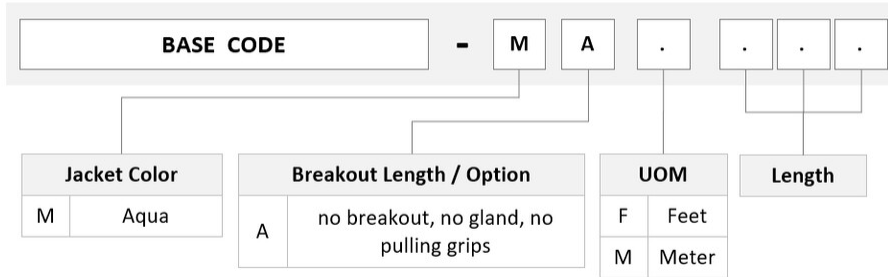

General Specifications

Color, boot A	Red
Color, connector A	Aqua
Color, boot B	Red
Color, connector B	Aqua
Construction Type	Stranded
Furcation Color	Aqua
Interface, Connector A	MPO-24/UPC Female
Interface Feature, connector A	Unpinned
Interface, Connector B	MPO-24/UPC Female
Interface Feature, connector B	Unpinned
Jacket Color	Aqua
Polarity	Method A
Fibers per Subunit, quantity	24
Total Fibers, quantity	24

Dimensions

Cable Assembly Length Range (m)	1 – 305
Cable Assembly Length Range (ft)	1 – 999

ARX2P2PHF

Ordering Tree

Mechanical Specifications

Cable Retention Strength, maximum 11.24 lb @ 0 ° | 4.40 lb @ 90 °