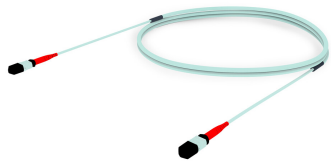

ARX2P2PHF

Base Product

OM4 MPO24 (Unpinned) to MPO24 (Unpinned), Fiber Trunk Cable Assembly, 24-Fiber, Method A, Low Smoke Zero Halogen

Product Classification

Regional Availability	Asia Australia/New Zealand Europe Latin America Middle East /Africa North America
Portfolio	CommScope®
Product Type	Fiber array cable assembly
Ordering Note	For additional jacket colors, please contact a CommScope Sales Representative For lengths greater than 999 ft (304 m), orders must be in meters Minimum length may vary based on cable configuration

General Specifications

Color, boot A	Red
Color, connector A	Aqua
Color, boot B	Red
Color, connector B	Aqua
Construction Type	Stranded
Furcation Color	Aqua
Interface, Connector A	MPO-24/UPC Female
Interface Feature, connector A	Unpinned
Interface, Connector B	MPO-24/UPC Female
Interface Feature, connector B	Unpinned
Jacket Color	Aqua
Polarity	Method A
Fibers per Subunit, quantity	24
Total Fibers, quantity	24

Dimensions

Cable Assembly Length Range (m)	1 – 305
Cable Assembly Length Range (ft)	1 – 999

ARX2P2PHF

Ordering Tree

Mechanical Specifications

Cable Retention Strength, maximum 11.24 lb @ 0 ° | 4.40 lb @ 90 °