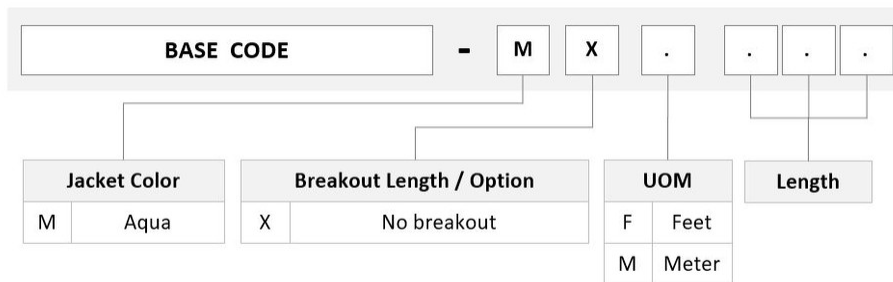

FEXL1LC21

Ordering Tree

Mechanical Specifications

Cable Retention Strength, maximum 11.24 lb @ 0 ° | 4.40 lb @ 90 °

Optical Specifications

Fiber Mode Multimode

Fiber Type OM4, LazrSPEED®

Environmental Specifications

Operating Temperature -10 °C to +60 °C (+14 °F to +140 °F)

Environmental Space Riser

Regulatory Compliance/Certifications

Agency	Classification
ANATEL	Compliant
CHINA-ROHS	Below maximum concentration value
ISO 9001:2015	Designed, manufactured and/or distributed under this quality management system
REACH-SVHC	Compliant as per SVHC revision on www.commscope.com/ProductCompliance
ROHS	Compliant
UK-ROHS	Compliant

Included Products

460125172	-	Pre-Radiused LC Connector simplex for 1.6 mm Fiber, multimode
760102343