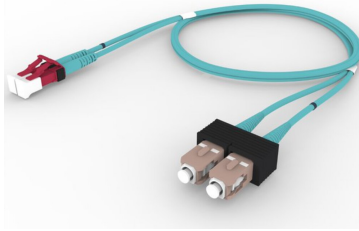

# FEXL1SC42

## Base Product

OM4 LC/UPC Keyed Red to SC/UPC Fiber Patch Cord, 1.6 mm Duplex, Riser

## Product Classification

<b>Regional Availability</b>	Asia   Australia/New Zealand   Europe   Latin America   Middle East /Africa   North America
<b>Portfolio</b>	CommScope®
<b>Product Type</b>	Fiber patch cord, duplex
<b>Product Brand</b>	SYSTIMAX InstaPATCH® 360
<b>Product Series</b>	FEX
<b>Ordering Note</b>	For lengths greater than 999 ft (304 m), orders must be in meters   Minimum length may vary based on cable configuration

## General Specifications

<b>Color, boot A</b>	Aqua
<b>Color, connector A</b>	Red
<b>Color, boot B</b>	Aqua
<b>Color, connector B</b>	Black
<b>Interface, Connector A</b>	LC/UPC
<b>Interface Feature, connector A</b>	Keyed
<b>Interface, Connector B</b>	SC/UPC
<b>Jacket Color</b>	Aqua
<b>Polarity</b>	Method B
<b>Total Fibers, quantity</b>	2