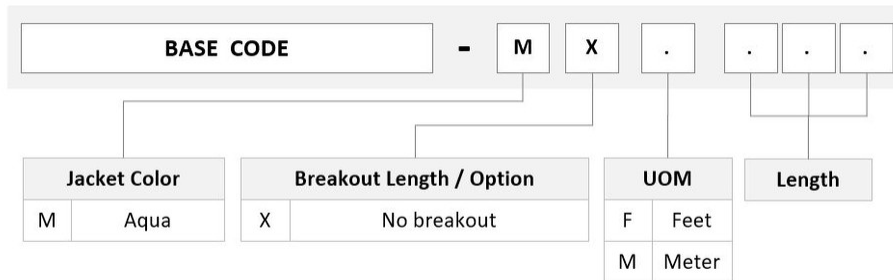

FEXL1SC42

Ordering Tree

Mechanical Specifications

Cable Retention Strength, maximum 11.24 lb @ 0 ° | 4.40 lb @ 90 °

Optical Specifications

Fiber Mode Multimode

Fiber Type OM4, LazrSPEED®

Environmental Specifications

Operating Temperature -10 °C to +60 °C (+14 °F to +140 °F)

Environmental Space Riser

Regulatory Compliance/Certifications

Agency	Classification
ANATEL	Compliant
CHINA-ROHS	Below maximum concentration value
ISO 9001:2015	Designed, manufactured and/or distributed under this quality management system
REACH-SVHC	Compliant as per SVHC revision on www.commscope.com/ProductCompliance
ROHS	Compliant
UK-ROHS	Compliant

Included Products

460125750	-	LazrSPEED® Pre-Radiused SC Connector for 1.6 mm Fiber Cordage, Duplex, multimode
760102459