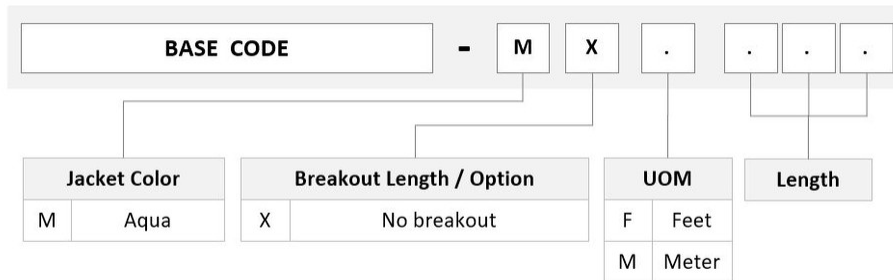

FEXL2LC42

Base Product

OM4 LC/UPC Keyed Yellow to LC/UPC Fiber Patch Cord, 1.6 mm Duplex, Riser

Product Classification

| | |
|------------------------------|--|
| Regional Availability | Asia Australia/New Zealand Europe Latin America Middle East /Africa North America |
| Portfolio | CommScope® |
| Product Type | Fiber patch cord, duplex |
| Product Brand | SYSTIMAX InstaPATCH® 360 |
| Product Series | FEX |
| Ordering Note | For lengths greater than 999 ft (304 m), orders must be in meters Minimum length may vary based on cable configuration |

General Specifications

| | |
|---------------------------------------|----------|
| Color, boot A | Aqua |
| Color, connector A | Yellow |
| Color, boot B | Aqua |
| Color, connector B | Black |
| Interface, Connector A | LC/UPC |
| Interface Feature, connector A | Keyed |
| Interface, Connector B | LC/UPC |
| Jacket Color | Aqua |
| Polarity | Method B |
| Total Fibers, quantity | 2 |

Dimensions

| | |
|---|-------------------|
| Cable Assembly Length Range (m) | 1 – 999 |
| Cable Assembly Length Range (ft) | 1 – 999 |
| Diameter Over Jacket | 1.6 mm 0.063 in |

FEXL2LC42

Ordering Tree

Mechanical Specifications