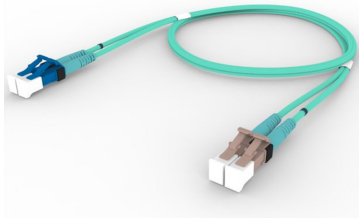

## Base Product

OM4 LC/UPC Keyed Blue to LC/UPC Fiber Patch Cord, 1.6 mm Duplex, Riser

## Product Classification

<b>Regional Availability</b>	Asia   Australia/New Zealand   Europe   Latin America   Middle East /Africa   North America
<b>Portfolio</b>	CommScope®
<b>Product Type</b>	Fiber patch cord, duplex
<b>Product Brand</b>	SYSTIMAX InstaPATCH® 360
<b>Product Series</b>	FEX
<b>Ordering Note</b>	For lengths greater than 999 ft (304 m), orders must be in meters   Minimum length may vary based on cable configuration