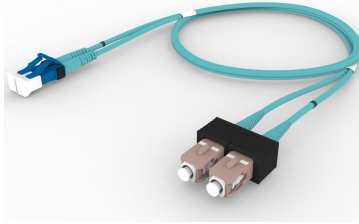

# FEXL3SC42

## Base Product

OM4 LC/UPC Keyed Blue to SC/UPC Fiber Patch Cord, 1.6 mm Duplex, Riser

## Product Classification

<b>Regional Availability</b>	Asia   Australia/New Zealand   Europe   Latin America   Middle East /Africa   North America
<b>Portfolio</b>	CommScope®
<b>Product Type</b>	Fiber patch cord, duplex
<b>Product Brand</b>	SYSTIMAX InstaPATCH® 360
<b>Product Series</b>	FEX
<b>Ordering Note</b>	For lengths greater than 999 ft (304 m), orders must be in meters   Minimum length may vary based on cable configuration

## General Specifications

<b>Color, boot A</b>	Aqua
<b>Color, connector A</b>	Blue
<b>Color, boot B</b>	Aqua
<b>Color, connector B</b>	Black
<b>Interface, Connector A</b>	LC/UPC
<b>Interface Feature, connector A</b>	Keyed
<b>Interface, Connector B</b>	SC/UPC
<b>Jacket Color</b>	Aqua
<b>Polarity</b>	Method B
<b>Total Fibers, quantity</b>	2