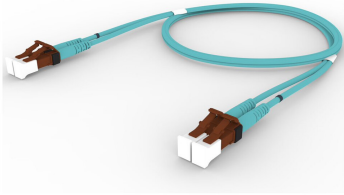

## Base Product

OM4 LC/UPC Keyed Brown to LC/UPC Keyed Brown Fiber Patch Cord, 1.6 mm Duplex, Riser

## Product Classification

|                              |  |
|------------------------------|--|
| <b>Regional Availability</b> | Asia   Australia/New Zealand   Europe   Latin America   Middle East /Africa   North America                              |
| <b>Portfolio</b>             | CommScope®   |
| <b>Product Type</b>          | Fiber patch cord, duplex   |
| <b>Product Brand</b>         | SYSTIMAX InstaPATCH® 360   |
| <b>Product Series</b>        | FEX  |
| <b>Ordering Note</b>         | For lengths greater than 999 ft (304 m), orders must be in meters   Minimum length may vary based on cable configuration |