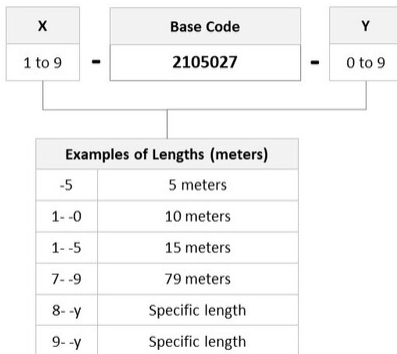

General Specifications

Connector A, quantity	2
Color, boot A	Beige
Color, connector A	Beige
Connector B, quantity	2
Color, boot B	Beige
Color, connector B	Beige
Interface, Connector A	LC/UPC
Interface, Connector B	LC/UPC
Jacket Color	Aqua
Polarity	Pairs, flipped
Total Fibers, quantity	2

Dimensions

Cord Length	70 m 229.659 ft
Diameter Over Jacket	1.8 mm 0.071 in

Ordering Tree

7-2105027-0

Optical Specifications

Fiber Mode	Multimode
Fiber Type	OM3, LazrSPEED®
Insertion Loss, maximum, connector A	0.3 dB
Insertion Loss, maximum, connector B	0.3 dB
Return Loss, minimum, connector A	20 dB
Return Loss, minimum, connector B	20 dB