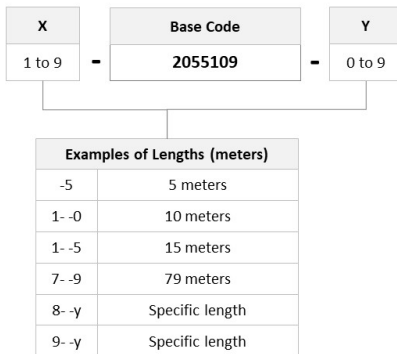

1-2055109-5

Optical Specifications

Fiber Mode Multimode
Fiber Type OM3, LazrSPEED®

Environmental Specifications

Environmental Space Low Smoke Zero Halogen (LSZH)

Packaging and Weights

Packaging quantity 1

Regulatory Compliance/Certifications

Agency	Classification
CHINA-ROHS	Above maximum concentration value
REACH-SVHC	Compliant as per SVHC revision on www.commscope.com/ProductCompliance
ROHS	Compliant/Exempted
UK-ROHS	Compliant