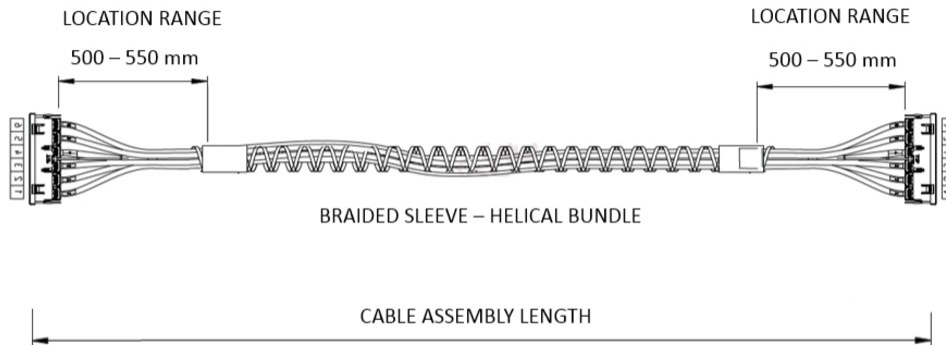

2153400-5

Wiring Diagram

Material Specifications

Conductor Material Bare copper

Environmental Specifications

Operating Temperature -10 °C to +60 °C (+14 °F to +140 °F)

Storage Temperature -20 °C to +80 °C (-4 °F to +176 °F)

Environmental Space Low Smoke Fire Retardant Zero Halogen (LSFRZH)

Packaging and Weights

Packaging quantity 1

Regulatory Compliance/Certifications

Agency	Classification
CHINA-ROHS	Below maximum concentration value
REACH-SVHC	Compliant as per SVHC revision on www.commscope.com/ProductCompliance
ROHS	Compliant