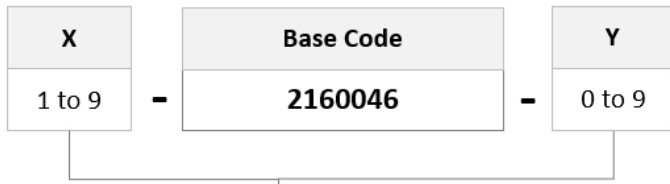

4-2160046-5

Examples of Lengths (meters)	
-5	5 meters
1- -0	10 meters
1- -5	15 meters
7- -9	79 meters
8- -y	Specific length
9- -y	Specific length

Optical Specifications

Fiber Mode	Multimode
Fiber Type	OM4, LazrSPEED®

Environmental Specifications

Environmental Space	Low Smoke Zero Halogen (LSZH)
Qualification Standards	IEC 60332-1 | IEC 60332-3 | IEC 60754 | IEC 61034

Packaging and Weights

Packaging quantity	1

Regulatory Compliance/Certifications

Agency	Classification
CHINA-ROHS	Above maximum concentration value
REACH-SVHC	Compliant as per SVHC revision on www.commscope.com/ProductCompliance
ROHS	Compliant/Exempted
UK-ROHS	Compliant/Exempted