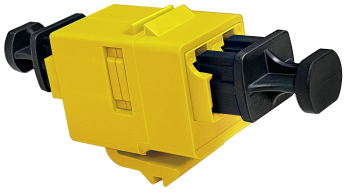

1933422-2

Fiber Optic LC Duplex Keyed Adapter, SL, Yellow, Single Pack

OBSOLETE

This product was discontinued on: June 1, 2023

Product Classification

Regional Availability	Asia Australia/New Zealand EMEA North America
Portfolio	CommScope®
Product Type	Fiber adapter
Product Series	SL Series

General Specifications

Body Style	Duplex
Color	Yellow
Interface	LC/UPC
Interface Feature	Keyed
Mounting	Square flange
Total Ports, quantity	2

Material Specifications

Alignment Sleeve Material	Ceramic
Material Type	Polyphenylene