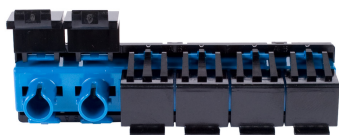

760049775 | SFA-ST06-BL-10-BULK-PACK-SHUTTERED

TeraSPEED® ST Multiport Shuttered Adapter, Blue, 10 Bulk Pack

Product Classification

Regional Availability	Asia Australia/New Zealand EMEA Latin America North America
Portfolio	CommScope®
Product Type	Fiber adapter
Product Brand	TeraSPEED®
Product Series	SFA

General Specifications

Body Style	Ganged
Color	Blue
Interface	ST/UPC
Mounting	No flange
Shuttered	Yes
Total Ports, quantity	6

Material Specifications

Alignment Sleeve Material	Zirconia
----------------------------------	----------