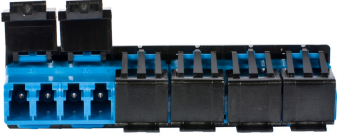

# 760049809 | SFA-LC12-BL-SHUTTERED

TeraSPEED® LC Multiport Shuttered Adapter, Blue, Single Pack

## General Specifications

<b>Body Style</b>	Ganged
<b>Color</b>	Blue
<b>Interface</b>	LC/UPC
<b>Mounting</b>	No flange
<b>Shuttered</b>	Yes
<b>Total Ports, quantity</b>	12