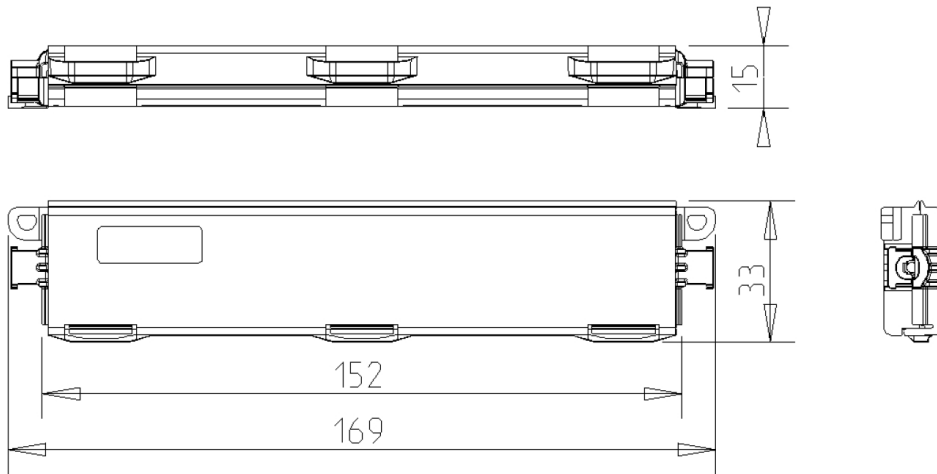

Fiber Optic Connector box, outdoor, black, one SC/APC adapter

- designed for pre-terminated connectors or FIC in outdoor drop cable application
- accommodates industry standard SC adaptors in outdoor aerial ,wall-mounted or pole installation
- used for emergency repairs and maintenance, or urgent service turn-up requests
- supports figure-8 and 3mm drop cable, with option of 4.5mm-5mm outdoor drop cables

General Specifications

Adapters, quantity	1
Cable Sealing Type	Gel filled
Enclosure Color	Black
Lock Type	Hinged with latches
Mounting	Wall
Port Color	Green

Dimensions

Height	15 mm 0.591 in
Width	169 mm 6.654 in
Depth	33 mm 1.299 in

Dimension Drawing

CZ0665-000 | CB-S2B1

Material Specifications

Material Type Polypropylene plastic

Optical Specifications

Fiber Mode Singlemode

Environmental Specifications

Operating Temperature -40 °C to +65 °C (-40 °F to +149 °F)