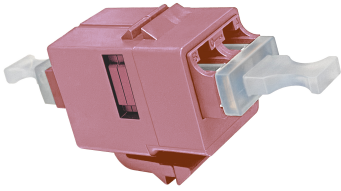

1933422-5

Fiber Optic LC Duplex Keyed Adapter, SL, Rose, Single Pack

OBSOLETE

This product was discontinued on: June 1, 2023

Product Classification

Regional Availability	Asia Australia/New Zealand EMEA North America
Portfolio	CommScope®
Product Type	Fiber adapter
Product Series	SL Series

General Specifications

Body Style	Duplex
Color	Rose
Interface	LC/UPC
Interface Feature	Keyed
Mounting	Square flange
Total Ports, quantity	2

Material Specifications

Alignment Sleeve Material	Ceramic
Material Type	Polyphenylene