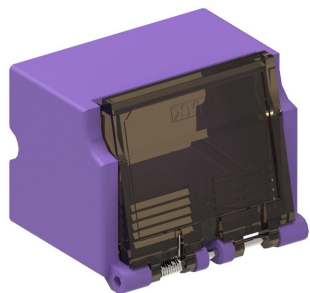

760185009 | LC02-LP-SHUTTER-VI-25-PACK

LC Duplex Low Profile Adapter Shutter Assembly, violet with collar with opaque shutter

Product Classification

Regional Availability	Asia Australia/New Zealand EMEA Latin America North America
Portfolio	SYSTIMAX®
Product Type	Shutter assembly

General Specifications

Body Style	Duplex
Color	Violet
Compatible Interface	LC
Interface	LC
Interface Feature	Reduced footprint
Mounting	Collar with shutter assembly
Shutter Color	Opaque
Shuttered	Yes

Dimensions