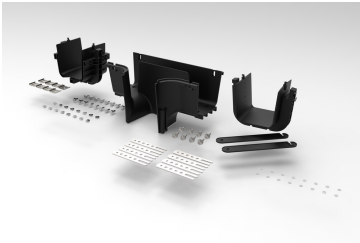

FGSB-MDSP-B/I

FiberGuide® Insertable Downspout, 4x6in, Black

Product Classification

Regional Availability	Asia Australia/New Zealand EMEA Latin America North America
Portfolio	CommScope®
Product Type	Downspout
Product Brand	FiberGuide®
Product Series	FGS

General Specifications

Color	Black
Orientation	Vertical
Section Type	Downspout

Dimensions

System Dimensions	102 mm x 152 mm (4 in x 6 in)
--------------------------	-------------------------------

Ordering Tree

FGSB-MDSP-B/I

Section Color

9	empty	yellow
	B	black

Section Size

10	2B	4 x 6 in, 4 x 4 in dual drop
	A	4 x 4 in
	A/I	4 x 4 in, insertable
	B	4 x 6 in, 4 x 4 in drop
	B/I	4 x 6 in, insertable
	C	2 x 2 in, extended
	EX-	extended
	F	4 x 12 in, 4 x 6 in drop
	F/I	4 x 12 in, 4 x 6 in drop, insertable
	G	2 x 6 in, 2 x 2 in drop
	IMP	4 x 6 in, dual drop with divider
	M	4 x 18 in