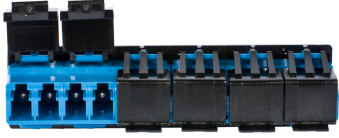

# 760049817 | SFA-LC12-BL-10-BULK-PACK-SHUTTERED

TeraSPEED® LC Multiport Shuttered Adapter, Blue, 10 Bulk Pack

**OBSOLETE**

## General Specifications

<b>Body Style</b>	Ganged
<b>Color</b>	Blue
<b>Interface</b>	LC/UPC
<b>Mounting</b>	No flange
<b>Shuttered</b>	Yes
<b>Total Ports, quantity</b>	12