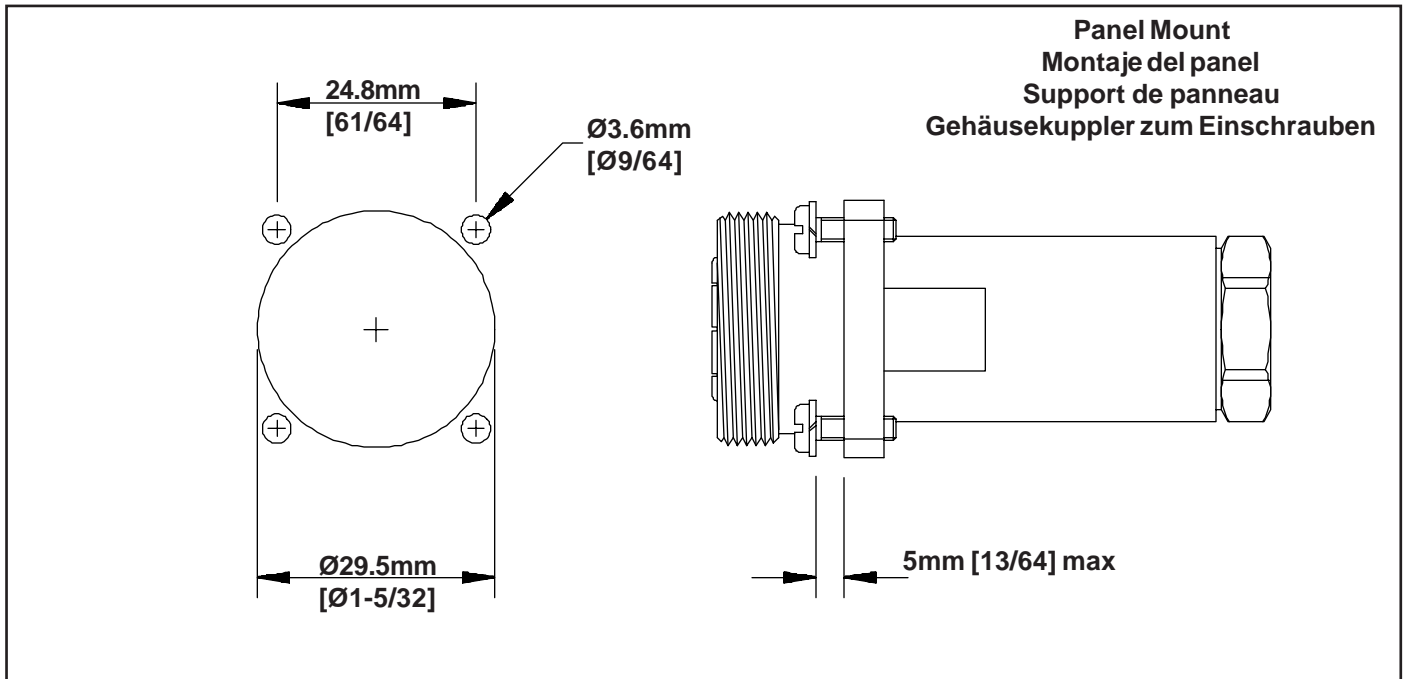

**INSTALLATION
INSTRUCTIONS**

7/16 DIN Bulkhead & Panel Mount Connectors for LDF4-50A Cable.

Andrew Corporation
Orland Park, IL., **U.S.A 60462**
Andrew Ltd.
Wokingham, Berks, **Great Britain**
Andrew Canada Inc.
Whitby, Ontario, **Canada**