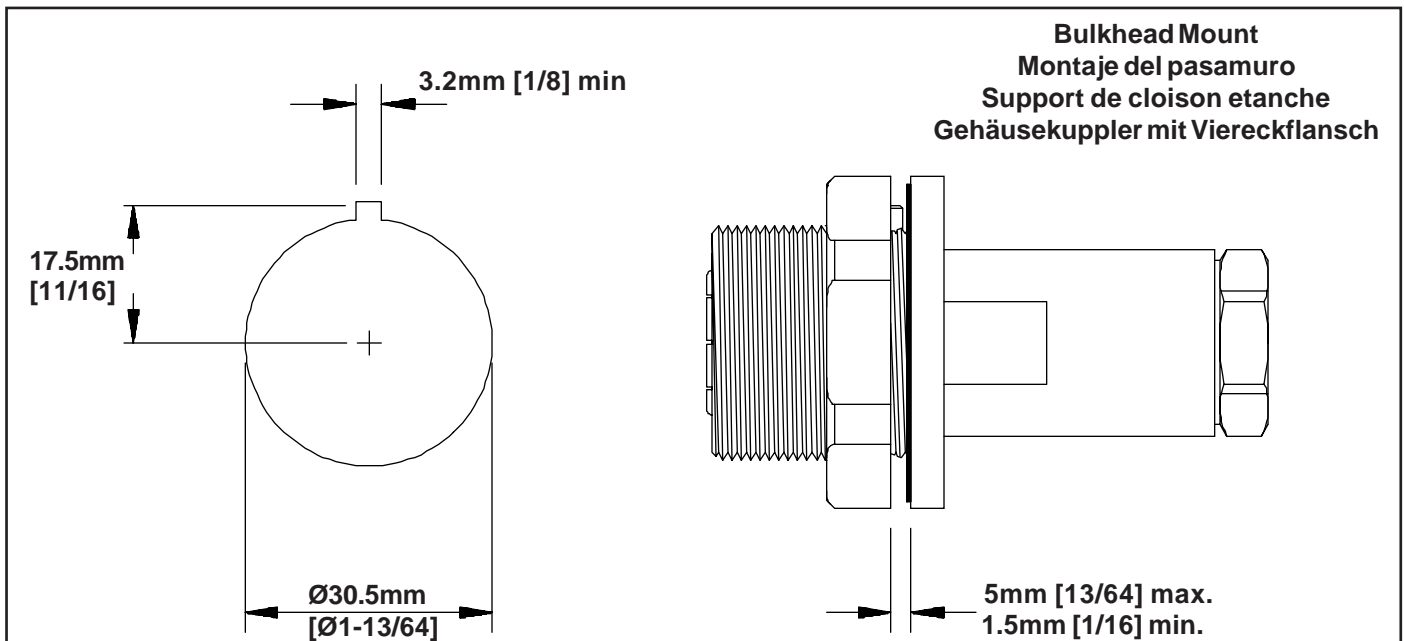

**INSTALLATION
INSTRUCTIONS**

7/16 DIN Bulkhead & Panel Mount Connectors for LDF4-50A Cable.

Andrew Corporation
Orland Park, IL., **U.S.A 60462**
Andrew Ltd.
Wokingham, Berks, **Great Britain**
Andrew Canada Inc.
Whitby, Ontario, **Canada**