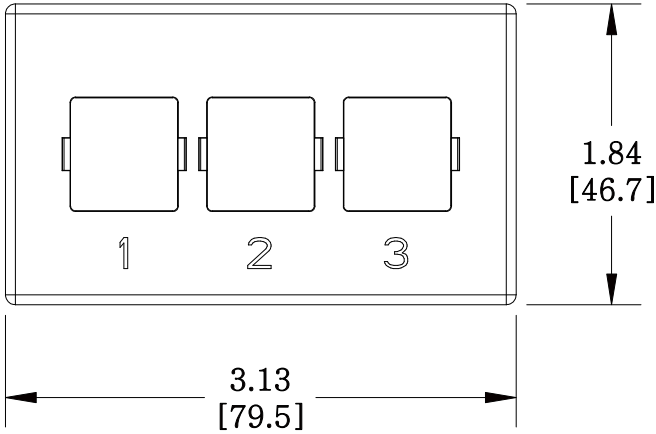

MATERIAL ID	DESCRIPTION
106650864	M13C TYPE FURNITURE FACEPLATE, THREE PORT BLACK

**NOTES:**

1. SEE COMMSCOPE CATALOG FOR PART NUMBER SUFFIXES TO INDICATE COLOR/PKG.
2. SEE COMMSCOPE CATALOG FOR COMPLETE LIST OF PARTS RELATED TO THE USE OF THIS PRODUCT.
3. DIMENSIONS IN PARENTHESES ARE IN METRIC.
4. PART INCLUDES:  
(1) M13C, FACEPLATE