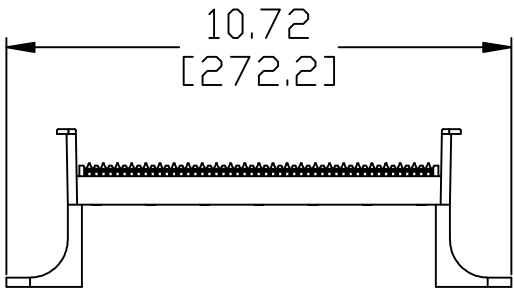

MATERIAL ID	DESCRIPTION
107059891	110AW2-100

- NOTES:
- SEE COMMSCOPE CATALOG FOR PART NUMBER SUFFIXES TO INDICATE COLOR/PKG.
  - SEE COMMSCOPE CATALOG FOR COMPLETE LIST OF PARTS RELATED TO THE USE OF THIS PRODUCT.
  - DIMENSIONS IN PARENTHESES ARE IN METRIC.
  - PART INCLUDES:  
 (1) WIRING BLOCK  
 (4) INDEX STRIPS

110AW2-100	
COMMSCOPE, INC OF NORTH CAROLINA	
DRAWN BY JW	DWG NO 107059891
APPROVED BY	DATE 7/12/2010

REV	DATE	ECR	DESCRIPTION
1	7/12/10		INITIAL ISSUE