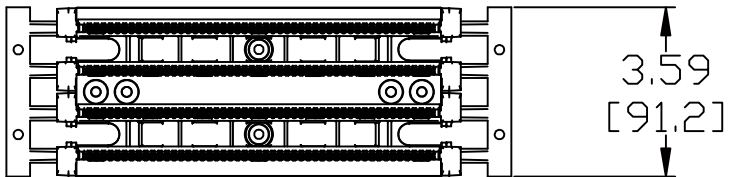

MATERIAL ID	DESCRIPTION
107059891	110AW2-100

- NOTES:
- SEE COMMSCOPE CATALOG FOR PART NUMBER SUFFIXES TO INDICATE COLOR/PKG.
  - SEE COMMSCOPE CATALOG FOR COMPLETE LIST OF PARTS RELATED TO THE USE OF THIS PRODUCT.
  - DIMENSIONS IN PARENTHESES ARE IN METRIC.
  - PART INCLUDES:  
 (1) WIRING BLOCK  
 (4) INDEX STRIPS