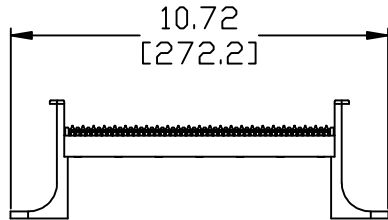

MATERIAL ID	DESCRIPTION
107059917	110AW2-300 TYPE WIRING BLOCK ASSEMBLY

- NOTES:
- SEE COMMSCOPE CATALOG FOR PART NUMBER SUFFIXES TO INDICATE COLOR/PKG.
  - SEE COMMSCOPE CATALOG FOR COMPLETE LIST OF PARTS RELATED TO THE USE OF THIS PRODUCT.
  - DIMENSIONS IN PARENTHESES ARE IN METRIC.
  - PART INCLUDES:  
 (1) WIRING BLOCK  
 (12) INDEX STRIPS