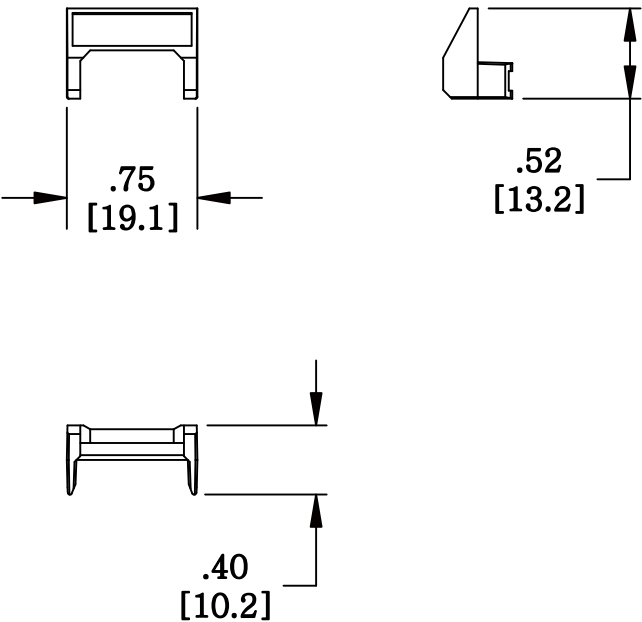

MATERIAL ID	DESCRIPTION
107296535	M60 COMPUTER INFORMATION OUTLET ICON INSERT,IVORY

NOTES:

1. SEE SYSTIMAX CATALOG FOR PART NUMBER SUFFIXES TO INDICATE COLOR/PKG.
2. SEE SYSTIMAX CATALOG FOR COMPLETE LIST OF PARTS RELATED TO THE USE OF THIS PRODUCT.
3. DIMENSIONS IN PARENTHESES ARE IN METRIC.
4. PART INCLUDES:
(1) OUTLET ICON INSERT,IVORY

M80C-246	
COMMScope, INC OF NORTH CAROLINA	
SYSTIMAX® SOLUTIONS	

REV	DATE	ECR	DESCRIPTION	APPROVED BY	DATE	DWG NO
1	05/31/11		INITIAL ISSUE		05/31/2011	107296535