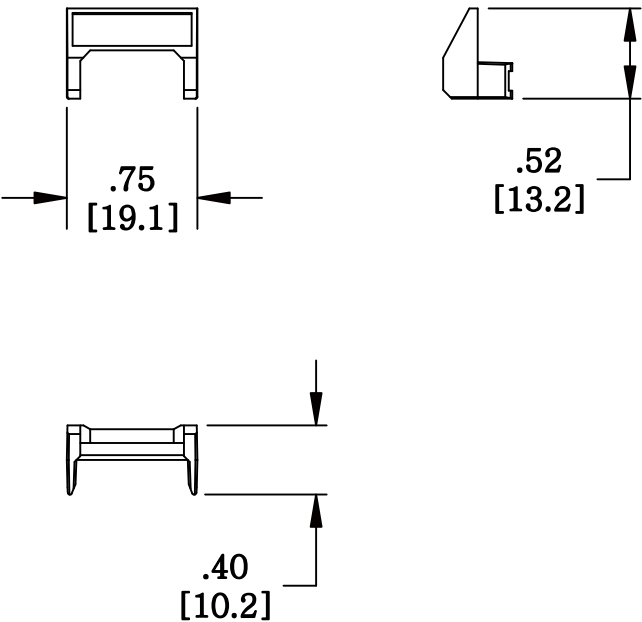

MATERIAL ID	DESCRIPTION
107296543	M60 COMPUTER INFORMATION OUTLET ICON INSERT,GRAY

NOTES:

- SEE SYSTIMAX CATALOG FOR PART NUMBER SUFFIXES TO INDICATE COLOR/PKG.
- SEE SYSTIMAX CATALOG FOR COMPLETE LIST OF PARTS RELATED TO THE USE OF THIS PRODUCT.
- DIMENSIONS IN PARENTHESES ARE IN METRIC.
- PART INCLUDES:
(1) OUTLET ICON INSERT,GRAY