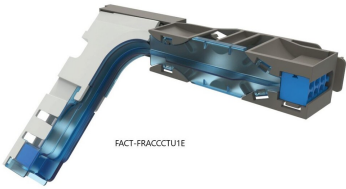

760243102 | FACT-FRACCCTU1E

FACT® cable termination unit (CTU), kit for 1E FACT chassis, accommodates: 1 cable 2.5-14mm or 2 cables 2.5-8.5mm or 4 cables 2.5-5mm or 1 flex tube OD 16mm, only for use in FACT frame

- Cable Termination Units (CTU) kits are very robust and enable quick and easy termination of most cable sizes and types
- Designed for termination of cables directly onto the FACT chassis, allowing the installer to prepare and pre-terminate cables outside the frame