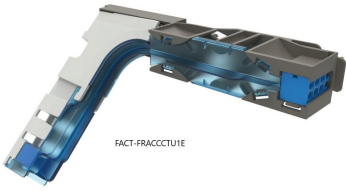

# 760243103 | FACT-FRACCCTU2E

FACT® cable termination unit (CTU), kit for 2E FACT chassis, accommodates: 1 cable 2.5-14mm or 2 cables 2.5-8.5mm or 4 cables 2.5-5mm or 1 flex tube OD 16mm, only for use in FACT frame

- Cable Termination Units (CTU) kits are very robust and enable quick and easy termination of most cable sizes and types
- Designed for termination of cables directly onto the FACT chassis, allowing the installer to prepare and pre-terminate cables outside the frame