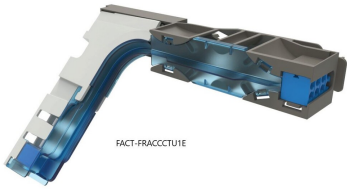

# 760243105 | FACT-FRACCCTU4E

FACT® cable termination unit (CTU), kit for 4E FACT chassis, accommodates: 1 cable 2.5-14mm or 2 cables 2.5-8.5mm or 4 cables 2.5-5mm or 1 flex tube OD 16mm, only for use in FACT frame

- Cable Termination Units (CTU) kits are very robust and enable quick and easy termination of most cable sizes and types
- Designed for termination of cables directly onto the FACT chassis, allowing the installer to prepare and pre-terminate cables outside the frame