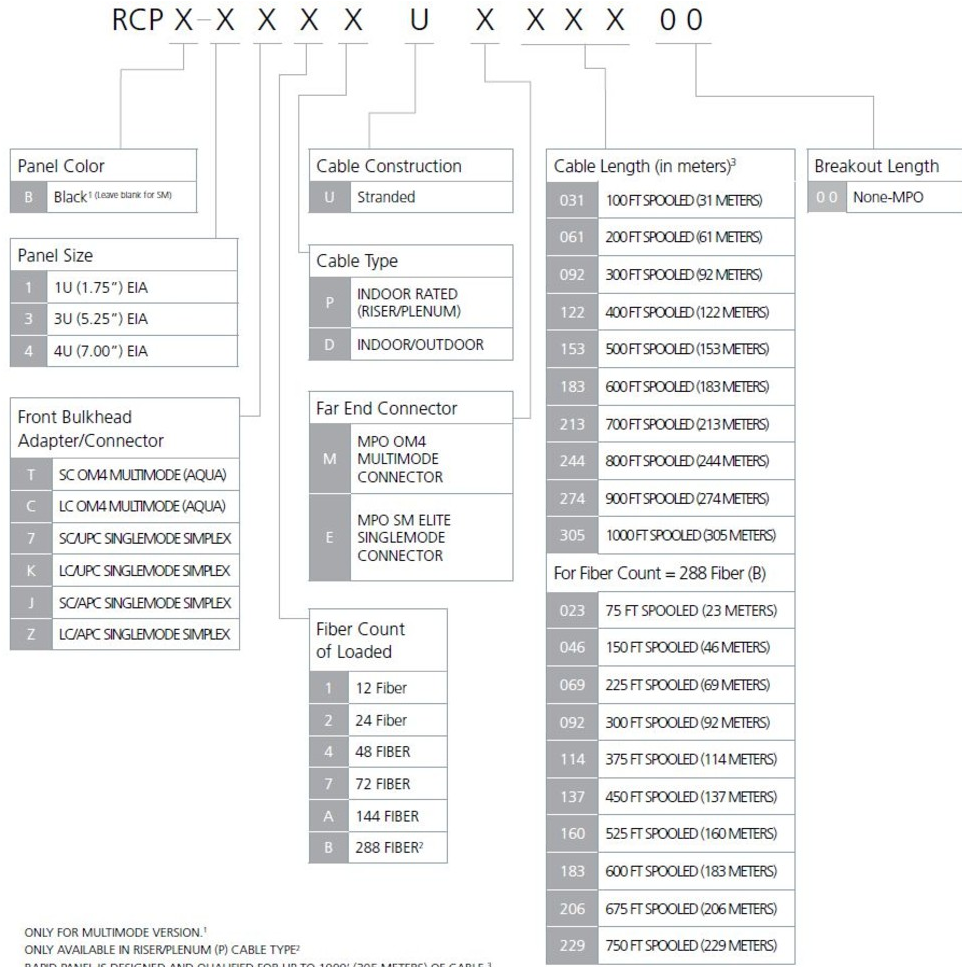

RCP-4KBPUE11400

Height	177.8 mm | 7 in
Width	482.6 mm | 19 in
Depth	381 mm | 15 in

Ordering Tree

Material Specifications

Finish	Powder coated
Material Type	Steel

Optical Specifications

Fiber Mode	Singlemode
Fiber Type	G.652.D | G.657.A2/B2