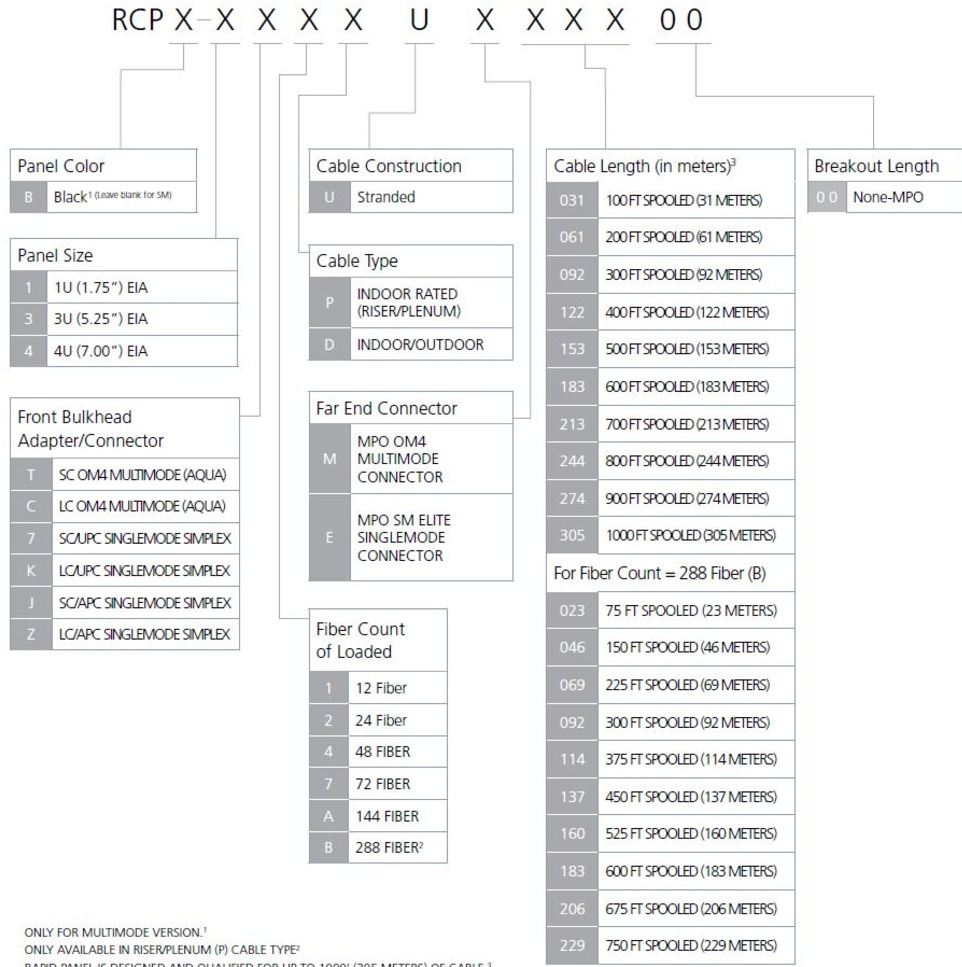

RCP-4KBPUE13700

RapidFiber® Termination Panel, 288-Position 4RU, singlemode, LC/UPC to MPO breakouts, 137m

Product Classification

| | |
|------------------------------|-------------------------------------|
| Regional Availability | Latin America North America |
| Portfolio | CommScope® |
| Product Type | Fiber patch panel, with rapid cable |
| Product Brand | RapidFiber® |
| Product Series | RCP |

General Specifications

| | |
|----------------------------------|---|
| Functionality | Patching |
| Body Style | Symmetrical |
| Cable Exit Location | Rear, left side |
| Cable Stub Type | IFC, stranded |
| Color | Putty white |
| Door Type, front | Hinged Slide latch Transparent |
| Growth Configuration | Fully loaded |
| Interface, front | LC/UPC |
| Interface, rear | MPO |
| Interface Feature, rear | Unpinned |
| Patch Cord Entry Location | Front, left side Front, right side |
| Rack Type | EIA 19 in EIA 23 in |
| Rack Units | 4 |
| Shelf Movement | Sliding |
| Total Fibers, quantity | 288 |
| Total Ports, quantity | 288 |
| Transmission Standards | IEC 60794-2 ISO/IEC 11801 TIA/EIA-568-B.3 |

Dimensions

RCP-4KBPUE13700

| | |
|---------------|------------------|
| Height | 177.8 mm 7 in |
| Width | 482.6 mm 19 in |
| Depth | 381 mm 15 in |

Ordering Tree

Material Specifications

| | |
|----------------------|---------------|
| Finish | Powder coated |
| Material Type | Steel |