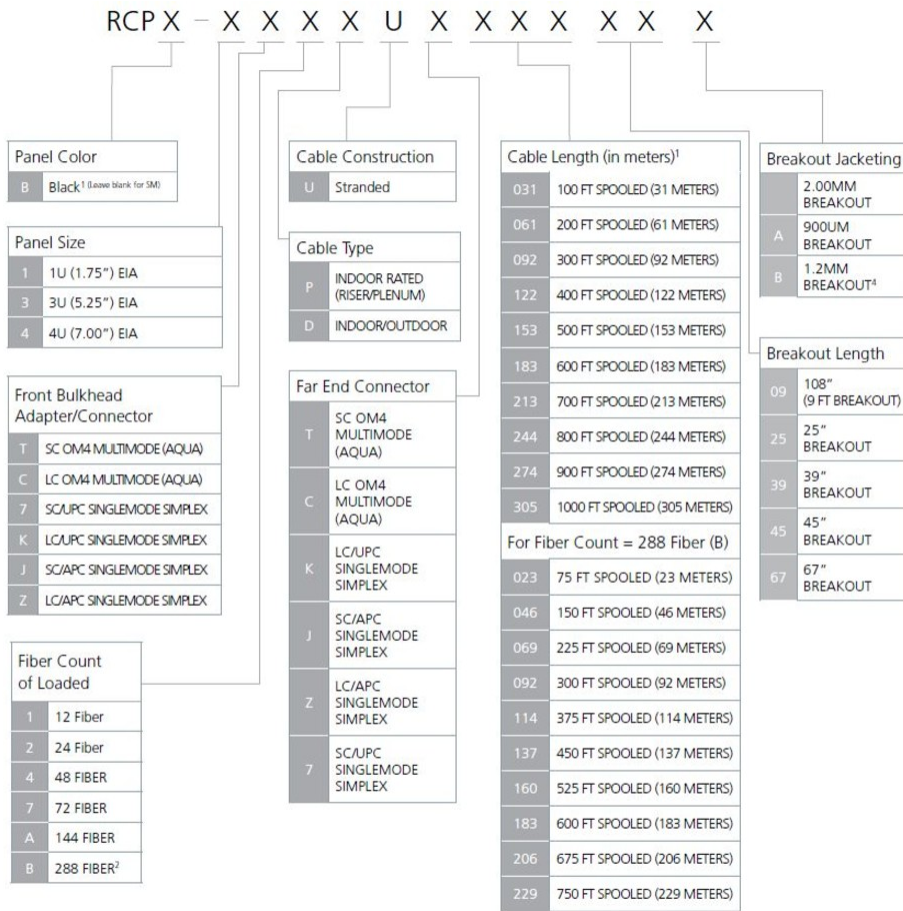

RCP-4KBPUK20625B

Width 482.6 mm | 19 in

Depth 381 mm | 15 in

Ordering Tree

ONLY FOR MULTIMODE VERSION.¹
ONLY AVAILABLE IN RISER/PLENUM (P) CABLE TYPE.²
RAPID PANEL IS DESIGNED AND QUALIFIED FOR UP TO 1000' (305 METERS) OF CABLE.³
ONLY AVAILABLE IN LC288 4RU⁴

Material Specifications

Finish Powder coated

Material Type Steel

Optical Specifications

Fiber Mode Singlemode

Fiber Type G.652.D | G.657.A2/B2