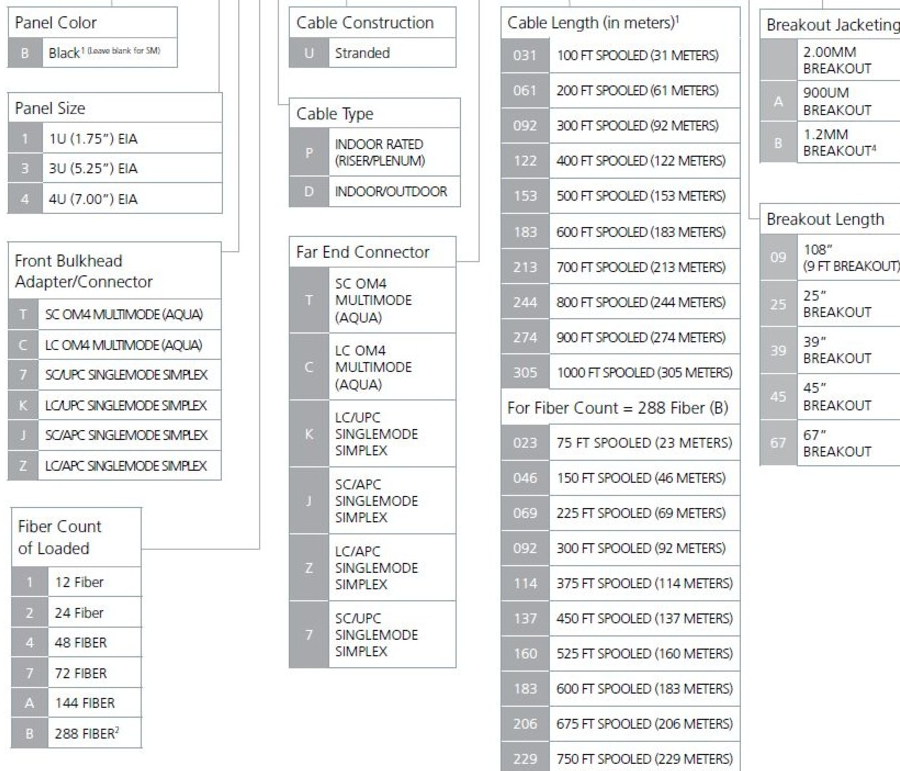

# RCP-4KBPUZ13767B

RapidFiber® Termination Panel, 288-Position 4RU, singlemode, LC/UPC to LC/APC breakouts, 137m cable with 67 inch breakout length and 1.2 MM Breakout Jacketing

## Dimensions

<b>Height</b>	177.8 mm   7 in
---------------	-----------------

# RCP-4KBPUZ13767B

<b>Width</b>	482.6 mm   19 in
<b>Depth</b>	381 mm   15 in
<b>Breakout Length</b>	67 in

## Ordering Tree

RCP X - X X X X U X X X X X X X

ONLY FOR MULTIMODE VERSION.<sup>1</sup>  
 ONLY AVAILABLE IN RISER/PLENUM (P) CABLE TYPE<sup>2</sup>  
 RAPID PANEL IS DESIGNED AND QUALIFIED FOR UP TO 1000' (305 METERS) OF CABLE.<sup>3</sup>  
 ONLY AVAILABLE IN LC288 4RU<sup>4</sup>