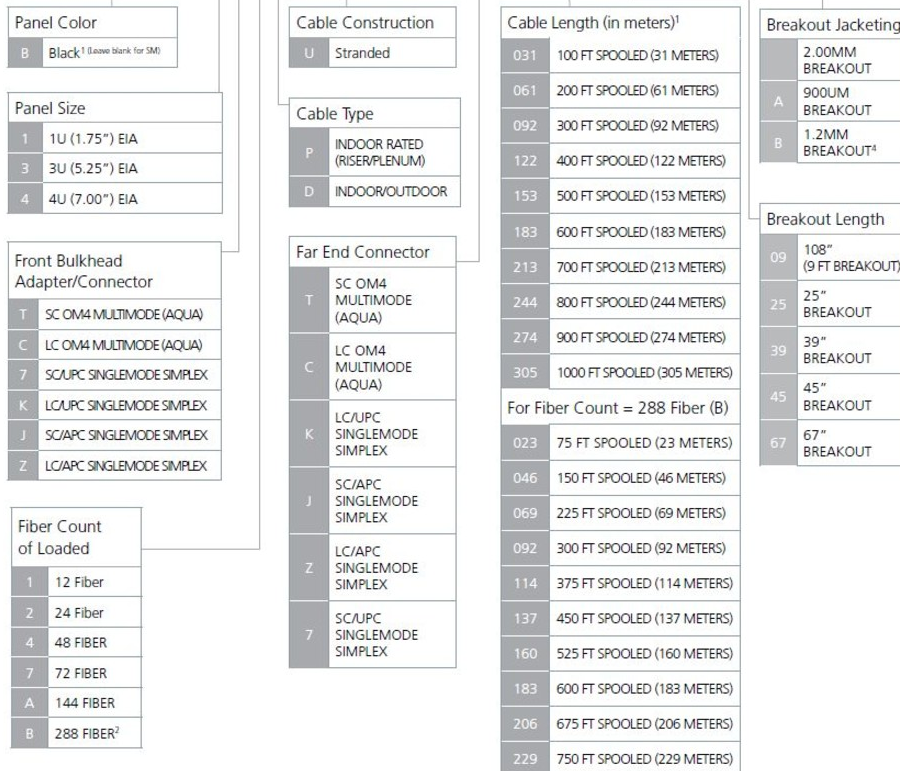

RCP-4ZBPUZ02367B

RapidFiber® Termination Panel, 288-Position 4RU, singlemode, LC/APC to LC/APC breakouts, 23m cable with 67 inch breakout length and 1.2MM Breakout Jacketing

Product Classification

Regional Availability	Latin America North America
Portfolio	CommScope®
Product Type	Fiber patch panel, with rapid cable
Product Brand	RapidFiber®
Product Series	RCP

Dimensions

Height	177.8 mm 7 in
---------------	-----------------

RCP-4ZBPUZ02367B

Width	482.6 mm 19 in
Depth	381 mm 15 in
Breakout Length	67 in

Ordering Tree

RCP X - X X X X U X X X X X X X

ONLY FOR MULTIMODE VERSION.¹
 ONLY AVAILABLE IN RISER/PLENUM (P) CABLE TYPE²
 RAPID PANEL IS DESIGNED AND QUALIFIED FOR UP TO 1000' (305 METERS) OF CABLE.³
 ONLY AVAILABLE IN LC288 4RU⁴

Material Specifications

Finish	Powder coated
Material Type	Steel

Optical Specifications

Fiber Mode	Singlemode
Fiber Type	G.652.D G.657.A2/B2

RCP-4ZBPUZ02367B

Environmental Specifications

Operating Temperature	-5 °C to +55 °C (+23 °F to +131 °F)
Storage Temperature	-40 °C to +70 °C (-40 °F to +158 °F)
Relative Humidity	5%–85%, non-condensing
Qualification Standards	NEBS Level 3 Telcordia GR-1435 Telcordia GR-326 Telcordia GR-409 UL 1863

Packaging and Weights

Packaging quantity	1
---------------------------	---

Included Products

760245201 P-024-MP-8V-F30YL	–	Fiber indoor cable, Plenum for MPO Light Duty Patchcords, 24 fiber, Singlemode G.657.A2/B2, Feet jacket marking, Yellow jacket color
--------------------------------	---	--