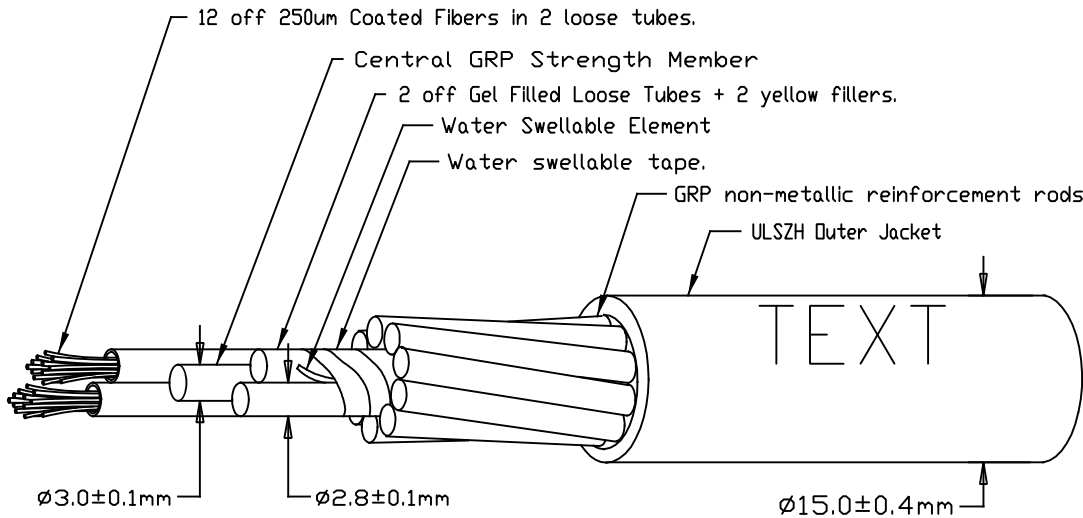

THIS DRAWING IS A CONTROLLED DOCUMENT DWG No: C-599175

LTR	REVISION RECORD	DATE	DWN	APVD
H	8000022119/40035715	15MAY17	TV	DW

- 250um Primary Coated Fibers, Colours Blue, Orange, Green, Brown, Grey, White, Red, Yellow, Violet, Pink, Turquoise & Black.
- Outer Jacket Text according 101-131550 Method C for fibres marked with *
Other fiber types follow Method A every meter, text 3.0 to 7.0mm high

Example:
COMMSCOPE GB OPTOBEND SYSTEM F.O. CABLE X-599175-3 EXT GRP ARMOUR 24F 50/125um OM3 ULSZH (BATCH)XXXXX(M)

OPTOBEND SYSTEM IN THE PRINT ONLY APPLIES TO FIBRE TYPES MARKED WITH AN ASTERIX *

- Mechanical Properties of Cable (Tested according to IEC 60794-1)
 - Nominal weight 230 kg/km
 - Minimum Installation Bend Radius 465 mm
 - Minimum Service Bend Radius 350 mm
 - Maximum Installation Tension 9000 N
 - Maximum Operating Tension 6000 N
 - Maximum Crush Resistance 4000 N/10 cm
 - Operating Temperature Range -25 to +70°C
 - Internal/External Grade, Rodent Resistant
 - Low Smoke Zero Halogen Material to be compliant with
 - Water Absorption IEC 60811-1, <2mg/cm² 10days @ 70°C
 - Smoke Emission IEC 61034
 - Toxicity NES 60713
 - Fire Propagation IEC 60332-1 & 60332-3

Dimensions: MM	TOLERANCES UNLESS OTHERWISE SPECIFIED: 0 PLC ± 1 PLC ±0.1 2 PLC ±0.01 3 PLC ±0.001 4 PLC ±0.0001	Drawn: T.VISSERS 15 MAY 17	 Commscope Connectivity Uk Ltd Kinmel Park, Bodelwyddan, Denbighshire, LL18 5TZ FO CAB RR GRP X24 Fibre Optic Cable Rodent Resistant GRP Armoured
 ANGLE: - SURFACE TEXTURE		Checked: A. YOUNG	
Approved: D. WALKER		Scale: N/A	Drawing No: C-599175 Sheet: 1 of 1 Rev: H