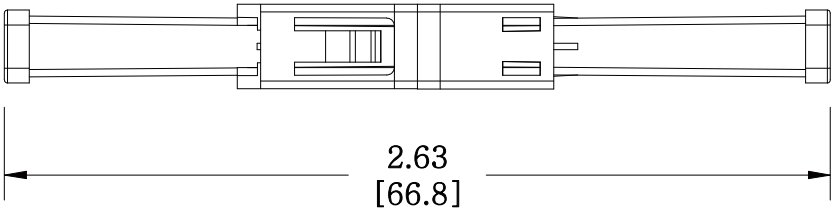

MATERIAL ID	DESCRIPTION
700002173	TeraSPEED® LC SIMPLEX ADAPTER, BEIGE, SINGLE PACK

NOTES:

- SEE COMMSCOPE CATALOG FOR PART NUMBER SUFFIXES TO INDICATE COLOR/PKG.
- SEE COMMSCOPE CATALOG FOR COMPLETE LIST OF PARTS RELATED TO THE USE OF THIS PRODUCT.
- DIMENSIONS IN PARENTHESES ARE IN METRIC.
- PART INCLUDES:
(1) LC SIMPLEX ADAPTER, OPTISPEED, BEIGE