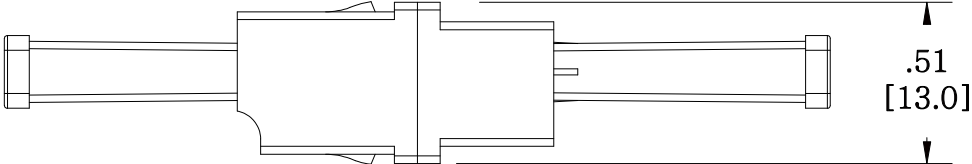

MATERIAL ID	DESCRIPTION
700002173	TeraSPEED® LC SIMPLEX ADAPTER, BEIGE, SINGLE PACK

NOTES:

- SEE COMMSCOPE CATALOG FOR PART NUMBER SUFFIXES TO INDICATE COLOR/PKG.
- SEE COMMSCOPE CATALOG FOR COMPLETE LIST OF PARTS RELATED TO THE USE OF THIS PRODUCT.
- DIMENSIONS IN PARENTHESES ARE IN METRIC.
- PART INCLUDES:
(1) LC SIMPLEX ADAPTER, OPTISPEED, BEIGE