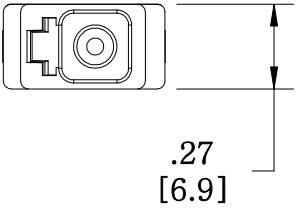

MATERIAL ID	DESCRIPTION
700002173	TeraSPEED® LC SIMPLEX ADAPTER, BEIGE, SINGLE PACK

NOTES:

- SEE COMMSCOPE CATALOG FOR PART NUMBER SUFFIXES TO INDICATE COLOR/PKG.
- SEE COMMSCOPE CATALOG FOR COMPLETE LIST OF PARTS RELATED TO THE USE OF THIS PRODUCT.
- DIMENSIONS IN PARENTHESES ARE IN METRIC.
- PART INCLUDES:
(1) LC SIMPLEX ADAPTER, OPTISPEED, BEIGE