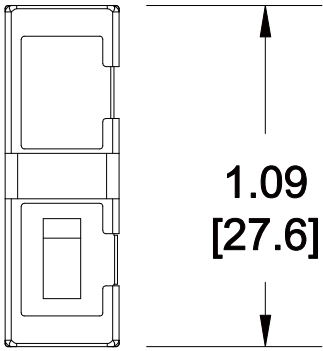

MATERIAL ID	DESCRIPTION
700004807	TeraSPEED® SC SIMPLEX ADAPTER, BLUE, SINGLE PACK

- NOTES:
- SEE COMMSCOPE CATALOG FOR PART NUMBER SUFFIXES TO INDICATE COLOR/PKG.
 - SEE COMMSCOPE CATALOG FOR COMPLETE LIST OF PARTS RELATED TO THE USE OF THIS PRODUCT.
 - DIMENSIONS IN PARENTHESES ARE IN METRIC.
 - PART INCLUDES:
(1) ADAPTER