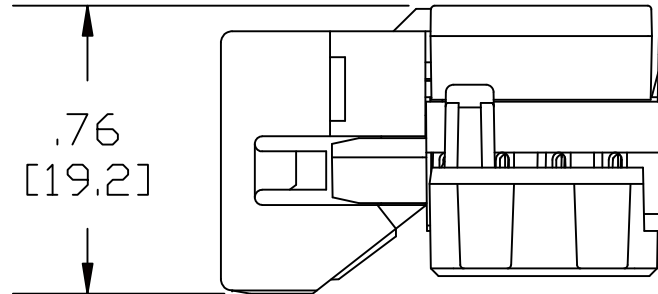

1.19
[30.2]

.83
[21.1]

.76
[19.2]

MATERIAL ID	DESCRIPTION
700206758	MGS400 INFORMATION OUTLET

NOTES:

1. SEE SYSTIMAX CATALOG FOR PART NUMBER SUFFIXES TO INDICATE COLOR/PKG.
2. SEE SYSTIMAX CATALOG FOR COMPLETE LIST OF PARTS RELATED TO THE USE OF THIS PRODUCT.
3. DIMENSIONS IN PARENTHESES ARE IN METRIC.
4. PART INCLUDES:
(1) MODULE