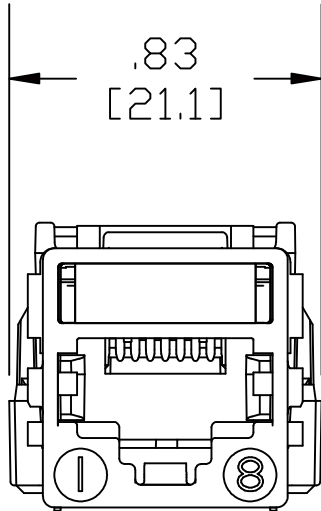

1.19
[30.2]

.83
[21.1]

.76
[19.2]

MATERIAL ID	DESCRIPTION
700206758	MGS400 INFORMATION OUTLET

NOTES:

1. SEE SYSTIMAX CATALOG FOR PART NUMBER SUFFIXES TO INDICATE COLOR/PKG.
2. SEE SYSTIMAX CATALOG FOR COMPLETE LIST OF PARTS RELATED TO THE USE OF THIS PRODUCT.
3. DIMENSIONS IN PARENTHESES ARE IN METRIC.
4. PART INCLUDES:
(1) MODULE

**MGS400 SERIES GigaSPEED® XL
INFORMATION OUTLET**

COMMScope, INC HICKORY, NORTH CAROLINA

SYSTIMAX® SOLUTIONS

DRAWN BY

JW

DATE 2/9/2011

DWG NO. 700206758

REV	DATE	ECR	DESCRIPTION	BY
1	2/9/11		INITIAL ISSUE	