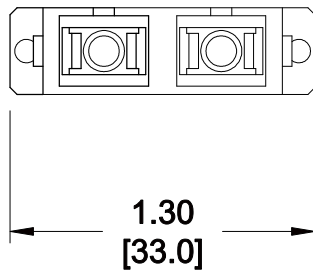

MATERIAL ID	DESCRIPTION
760036285	TeraSPEED® SC-APC DUPLEX ADAPTER, GREEN, SINGLE PACK

**NOTES:**

1. SEE COMMSCOPE CATALOG FOR PART NUMBER SUFFIXES TO INDICATE COLOR/PKG.
2. SEE COMMSCOPE CATALOG FOR COMPLETE LIST OF PARTS RELATED TO THE USE OF THIS PRODUCT.
3. DIMENSIONS IN PARENTHESES ARE IN METRIC.
4. PART INCLUDES:  
(1) ADAPTER