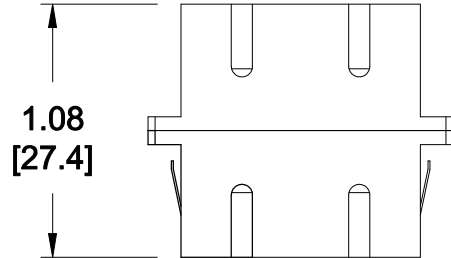

MATERIAL ID	DESCRIPTION
760036285	TeraSPEED® SC-APC DUPLEX ADAPTER, GREEN, SINGLE PACK

**NOTES:**

1. SEE COMMSCOPE CATALOG FOR PART NUMBER SUFFIXES TO INDICATE COLOR/PKG.
2. SEE COMMSCOPE CATALOG FOR COMPLETE LIST OF PARTS RELATED TO THE USE OF THIS PRODUCT.
3. DIMENSIONS IN PARENTHESES ARE IN METRIC.
4. PART INCLUDES:  
(1) ADAPTER