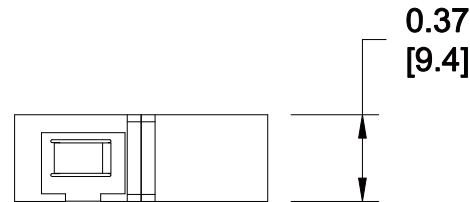

MATERIAL ID	DESCRIPTION
760036285	TeraSPEED® SC-APC DUPLEX ADAPTER, GREEN, SINGLE PACK

**NOTES:**

1. SEE COMMSCOPE CATALOG FOR PART NUMBER SUFFIXES TO INDICATE COLOR/PKG.
2. SEE COMMSCOPE CATALOG FOR COMPLETE LIST OF PARTS RELATED TO THE USE OF THIS PRODUCT.
3. DIMENSIONS IN PARENTHESES ARE IN METRIC.
4. PART INCLUDES:  
(1) ADAPTER