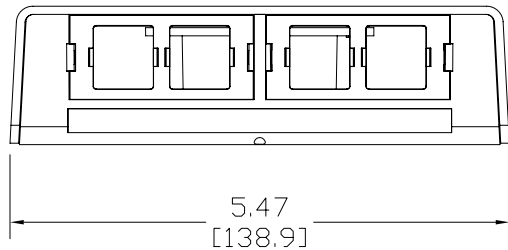

MATERIAL ID	DESCRIPTION
760057414	M208-262 SMB

NOTES:

- SEE COMMSCOPE CATALOG FOR PART NUMBER SUFFIXES TO INDICATE COLOR/PKG.
- SEE COMMSCOPE CATALOG FOR COMPLETE LIST OF PARTS RELATED TO THE USE OF THIS PRODUCT.
- DIMENSIONS IN PARENTHESES ARE IN METRIC.
- PART INCLUDES:  
 (1) BASE  
 (1) COVER  
 (4) ADAPTER  
 (1) FIBER CABLE  
 (3) DUST COVER

M208-262 SMB  
 COMMSCOPE, INC OF NORTH CAROLINA

REV	DATE	ECR	DESCRIPTION	APPROVED BY	DATE	DWG NO
1	6/23/10		INITIAL ISSUE			
					6/23/2010	760057414