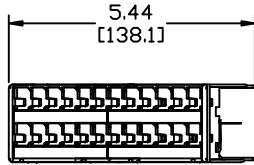

MATERIAL ID	DESCRIPTION
760109744	M4800A 1U ANGLED 48-PORT PANEL GigaSPEED

NOTES:

1. SEE SYSTIMAX CATALOG FOR PART NUMBER SUFFIXES TO INDICATE COLOR/PKG.
2. SEE SYSTIMAX CATALOG FOR COMPLETE LIST OF PARTS RELATED TO THE USE OF THIS PRODUCT.
3. DIMENSIONS IN PARENTHESES ARE IN METRIC.
4. PART INCLUDES:  
(1) M4800A 1U ANGLED 48-PORT PANEL ASSEMBLY  
(4) SCREW, COMBO HD, MACHINE, #12-24 X 0.50"