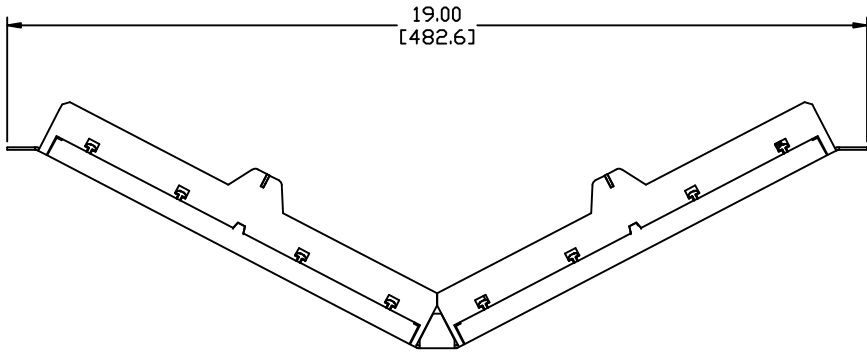

MATERIAL ID	DESCRIPTION
760109744	M4800A 1U ANGLED 48-PORT PANEL GigaSPEED

NOTES:

1. SEE SYSTIMAX CATALOG FOR PART NUMBER SUFFIXES TO INDICATE COLOR/PKG.
2. SEE SYSTIMAX CATALOG FOR COMPLETE LIST OF PARTS RELATED TO THE USE OF THIS PRODUCT.
3. DIMENSIONS IN PARENTHESES ARE IN METRIC.
4. PART INCLUDES:  
(1) M4800A 1U ANGLED 48-PORT PANEL ASSEMBLY  
(4) SCREW, COMBO HD, MACHINE, #12-24 X 0.50"

PANEL, M4800A-1U-GS	
COMMSCOPE, INC OF NORTH CAROLINA	
SYSTIMAX® SOLUTIONS	
DRAWN BY DJ	DWG NO 760109744
APPROVED BY	DATE 04/12/2010

REV	DATE	ECR	DESCRIPTION	APPROVED BY
1	04/12/10		INITIAL ISSUE	