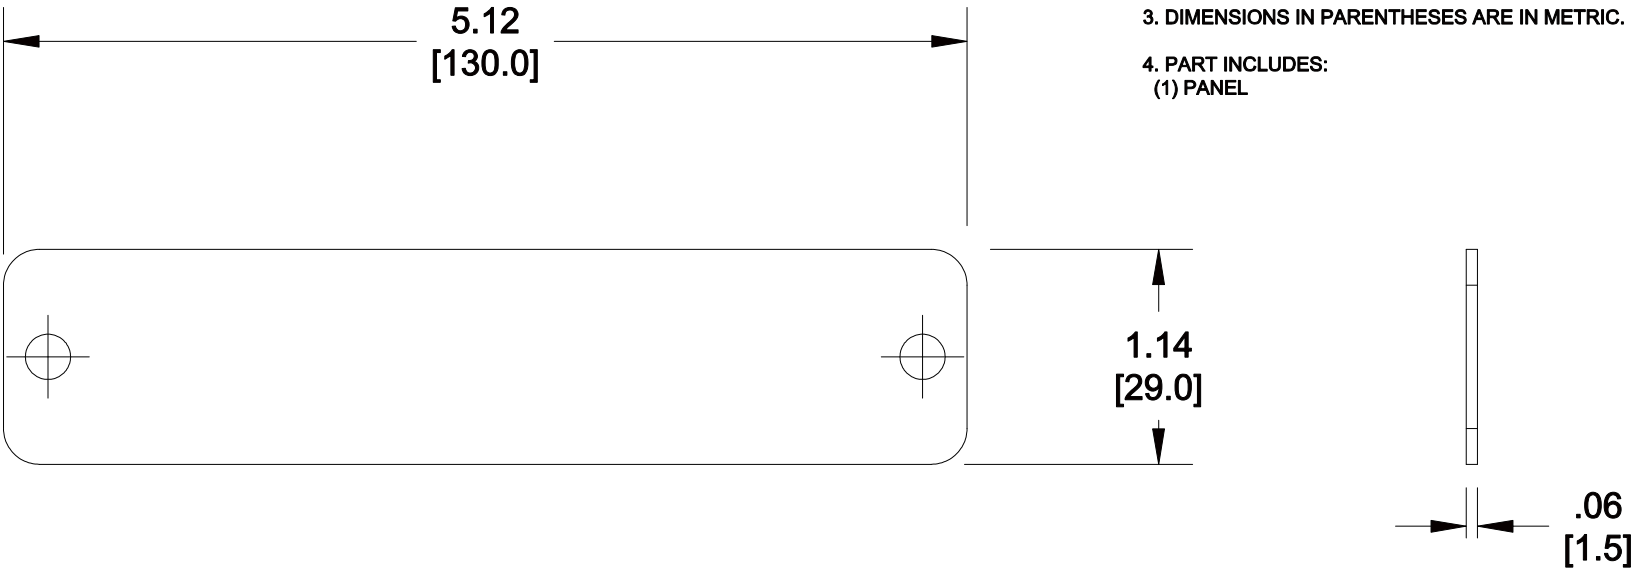

MATERIAL ID	DESCRIPTION
760147736	BLANK PANEL, BLACK

NOTES:

- SEE UNIPRISE CATALOG FOR PART NUMBER SUFFIXES TO INDICATE COLOR/PKG.
- SEE UNIPRISE CATALOG FOR COMPLETE LIST OF PARTS RELATED TO THE USE OF THIS PRODUCT.
- DIMENSIONS IN PARENTHESES ARE IN METRIC.
- PART INCLUDES:
(1) PANEL