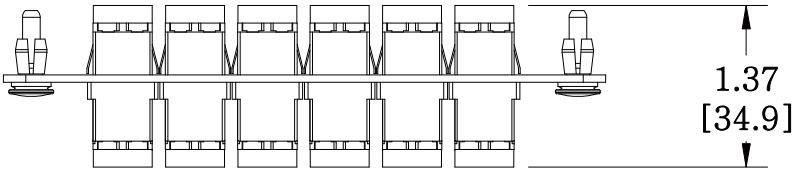

MATERIAL ID	DESCRIPTION
760147827	PANEL (1U,2U,4U), BLACK, WITH 6 DUPLEX KEYED ADAPTERS, NO SHUTTER RED

NOTES:

- SEE UNIPRISE CATALOG FOR PART NUMBER SUFFIXES TO INDICATE COLOR/PKG.
- SEE UNIPRISE CATALOG FOR COMPLETE LIST OF PARTS RELATED TO THE USE OF THIS PRODUCT.
- DIMENSIONS IN PARENTHESES ARE IN METRIC.
- PART INCLUDES:
 (1) PANEL, 12 LC, BLACK
 (6) ADAPTER SUBASSY (RED), TYCO PN 1918579-1