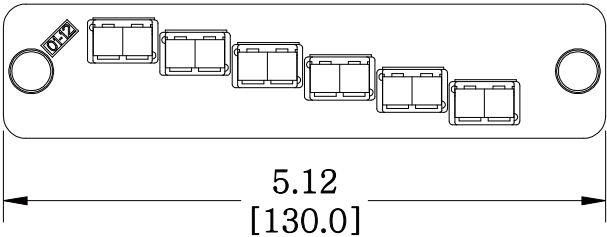

MATERIAL ID	DESCRIPTION
760147827	PANEL (1U,2U,4U), BLACK, WITH 6 DUPLEX KEYED ADAPTERS, NO SHUTTER RED

NOTES:

- SEE UNIPRISE CATALOG FOR PART NUMBER SUFFIXES TO INDICATE COLOR/PKG.
- SEE UNIPRISE CATALOG FOR COMPLETE LIST OF PARTS RELATED TO THE USE OF THIS PRODUCT.
- DIMENSIONS IN PARENTHESES ARE IN METRIC.
- PART INCLUDES:
 (1) PANEL, 12 LC, BLACK
 (6) ADAPTER SUBASSY (RED), TYCO PN 1918579-1