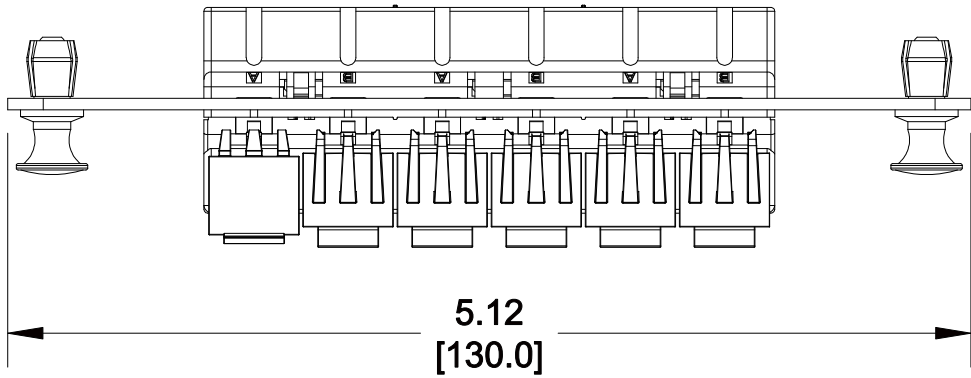

MATERIAL ID	DESCRIPTION
760148213	TeraSPEED® SC, 6 FIBER, GANGED BLUE ADAPTER, BLACK PANEL, SINGLE PACK

NOTES:

- SEE UNIPRISE CATALOG FOR PART NUMBER SUFFIXES TO INDICATE COLOR/PKG.
- SEE UNIPRISE CATALOG FOR COMPLETE LIST OF PARTS RELATED TO THE USE OF THIS PRODUCT.
- DIMENSIONS IN PARENTHESES ARE IN METRIC.
- PART INCLUDES:
 (1) PANEL
 (1) SC GANGED ADAPTER ASSY