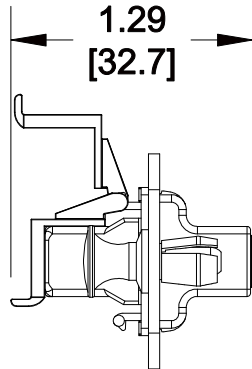

MATERIAL ID	DESCRIPTION
760148213	TeraSPEED® SC, 6 FIBER, GANGED BLUE ADAPTER, BLACK PANEL, SINGLE PACK

NOTES:

- SEE UNIPRISE CATALOG FOR PART NUMBER SUFFIXES TO INDICATE COLOR/PKG.
- SEE UNIPRISE CATALOG FOR COMPLETE LIST OF PARTS RELATED TO THE USE OF THIS PRODUCT.
- DIMENSIONS IN PARENTHESES ARE IN METRIC.
- PART INCLUDES:
 (1) PANEL
 (1) SC GANGED ADAPTER ASSY