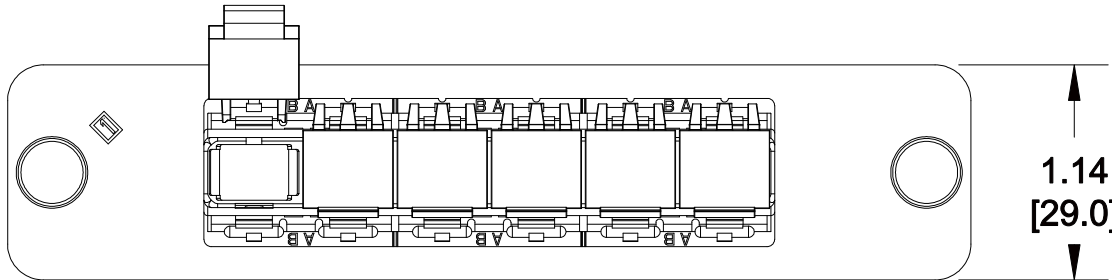

MATERIAL ID	DESCRIPTION
760148213	TeraSPEED® SC, 6 FIBER, GANGED BLUE ADAPTER, BLACK PANEL, SINGLE PACK

NOTES:

- SEE UNIPRISE CATALOG FOR PART NUMBER SUFFIXES TO INDICATE COLOR/PKG.
- SEE UNIPRISE CATALOG FOR COMPLETE LIST OF PARTS RELATED TO THE USE OF THIS PRODUCT.
- DIMENSIONS IN PARENTHESES ARE IN METRIC.
- PART INCLUDES:
 (1) PANEL
 (1) SC GANGED ADAPTER ASSY