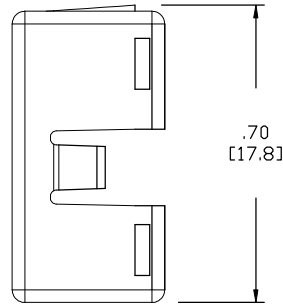

MATERIAL ID	DESCRIPTION
760154211	HIGH DENSITY M-SERIES ADAPTER BLACK

NOTES:

- SEE SYSTIMAX CATALOG FOR PART NUMBER SUFFIXES TO INDICATE COLOR/PKG.
- SEE SYSTIMAX CATALOG FOR COMPLETE LIST OF PARTS RELATED TO THE USE OF THIS PRODUCT.
- DIMENSIONS IN PARENTHESES ARE IN METRIC.
- PART INCLUDES:
(1) HGS-A-MS-BLACK