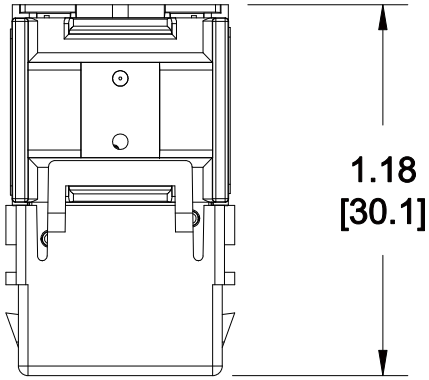

MATERIAL ID	DESCRIPTION
760162255	GigaSPEEDX10D® MGS600 SERIES INFORMATION OUTLET, GRAY 100 PACK

- NOTES:
- SEE SYSTIMAX CATALOG FOR PART NUMBER SUFFIXES TO INDICATE COLOR/PKG.
 - SEE SYSTIMAX CATALOG FOR COMPLETE LIST OF PARTS RELATED TO THE USE OF THIS PRODUCT.
 - DIMENSIONS IN BRACKETS ARE IN METRIC.
 - PART INCLUDES:
(100) MODULES