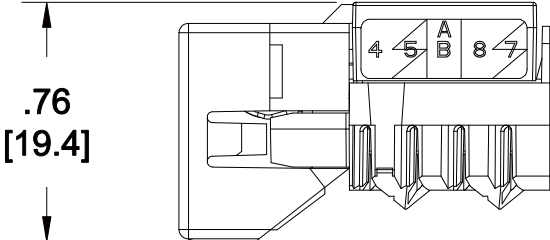

MATERIAL ID	DESCRIPTION
760162255	GigaSPEEDX10D® MGS600 SERIES INFORMATION OUTLET, GRAY 100 PACK

- NOTES:
- SEE SYSTIMAX CATALOG FOR PART NUMBER SUFFIXES TO INDICATE COLOR/PKG.
 - SEE SYSTIMAX CATALOG FOR COMPLETE LIST OF PARTS RELATED TO THE USE OF THIS PRODUCT.
 - DIMENSIONS IN BRACKETS ARE IN METRIC.
 - PART INCLUDES:
(100) MODULES