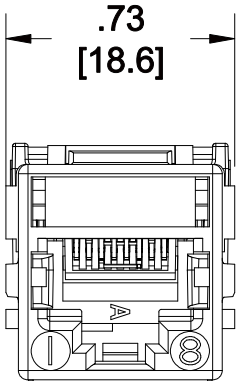

MATERIAL ID	DESCRIPTION
760162255	GigaSPEEDX10D® MGS600 SERIES INFORMATION OUTLET, GRAY 100 PACK

- NOTES:
- SEE SYSTIMAX CATALOG FOR PART NUMBER SUFFIXES TO INDICATE COLOR/PKG.
 - SEE SYSTIMAX CATALOG FOR COMPLETE LIST OF PARTS RELATED TO THE USE OF THIS PRODUCT.
 - DIMENSIONS IN BRACKETS ARE IN METRIC.
 - PART INCLUDES:
(100) MODULES