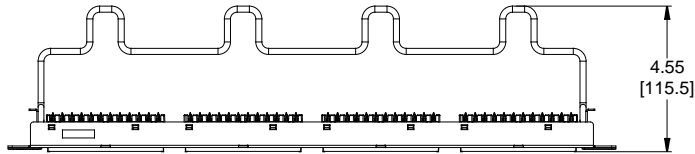

MATERIAL ID	DESCRIPTION
760180000	COMMSCOPE DISTRIBUTION MODULE PANEL, CAT 5E, UTP, 1U, 24 PORT

NOTES:

- SEE COMMSCOPE CATALOG FOR PART NUMBER SUFFIXES TO INDICATE COLOR/PKG.
- SEE COMMSCOPE CATALOG FOR COMPLETE LIST OF PARTS RELATED TO THE USE OF THIS PRODUCT.
- DIMENSIONS ARE IN INCHES[MM].
- PART INCLUDES:
 (1) UNIVERSAL FRAME 1U
 (4) ASSEMBLY, UNIVERSAL MODULE BLACK
 (1) RETAINER B, 360 REAR CABLE MANAGEMENT
 (1) STRAP(PACK OF 4)