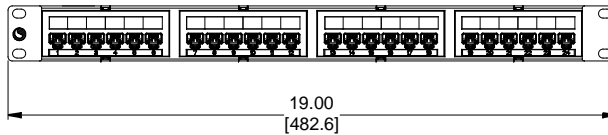

MATERIAL ID	DESCRIPTION
760180000	COMMSCOPE DISTRIBUTION MODULE PANEL, CAT 5E, UTP, 1U, 24 PORT

NOTES:

- SEE COMMSCOPE CATALOG FOR PART NUMBER SUFFIXES TO INDICATE COLOR/PKG.
- SEE COMMSCOPE CATALOG FOR COMPLETE LIST OF PARTS RELATED TO THE USE OF THIS PRODUCT.
- DIMENSIONS ARE IN INCHES[MM].
- PART INCLUDES:
 (1) UNIVERSAL FRAME 1U
 (4) ASSEMBLY, UNIVERSAL MODULE BLACK
 (1) RETAINER B, 360 REAR CABLE MANAGEMENT
 (1) STRAP(PACK OF 4)