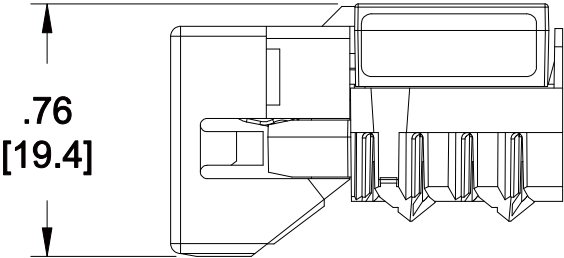

MATERIAL ID	DESCRIPTION
760199000	GigaSPEED® XL MGS400 SERIES CATEGORY 6 U/UTP INFORMATION OUTLET, PROWHITE

- NOTES:
- SEE SYSTIMAX CATALOG FOR PART NUMBER SUFFIXES TO INDICATE COLOR/PKG.
 - SEE SYSTIMAX CATALOG FOR COMPLETE LIST OF PARTS RELATED TO THE USE OF THIS PRODUCT.
 - DIMENSIONS IN BRACKETS ARE IN METRIC.
 - PART INCLUDES:
(1) OUTLETS
COLOR: PROWHITE