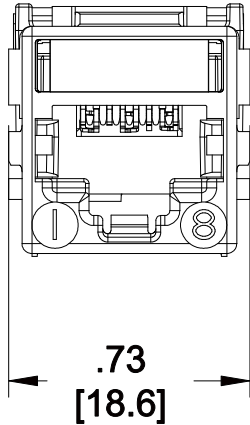

MATERIAL ID	DESCRIPTION
760199000	GigaSPEED® XL MGS400 SERIES CATEGORY 6 U/UTP INFORMATION OUTLET, PROWHITE

- NOTES:
- SEE SYSTIMAX CATALOG FOR PART NUMBER SUFFIXES TO INDICATE COLOR/PKG.
 - SEE SYSTIMAX CATALOG FOR COMPLETE LIST OF PARTS RELATED TO THE USE OF THIS PRODUCT.
 - DIMENSIONS IN BRACKETS ARE IN METRIC.
 - PART INCLUDES:
(1) OUTLETS
COLOR: PROWHITE

MGS400-266
COMMSCOPE, INC OF NORTH CAROLINA
SYSTIMAX® SOLUTIONS

1	05/20/14		INITIAL ISSUE	PL	DRAWN BY TZ	
REV	DATE	ECR	DESCRIPTION	APPROVED BY	DATE 05/20/2014	DWG NO 760199000